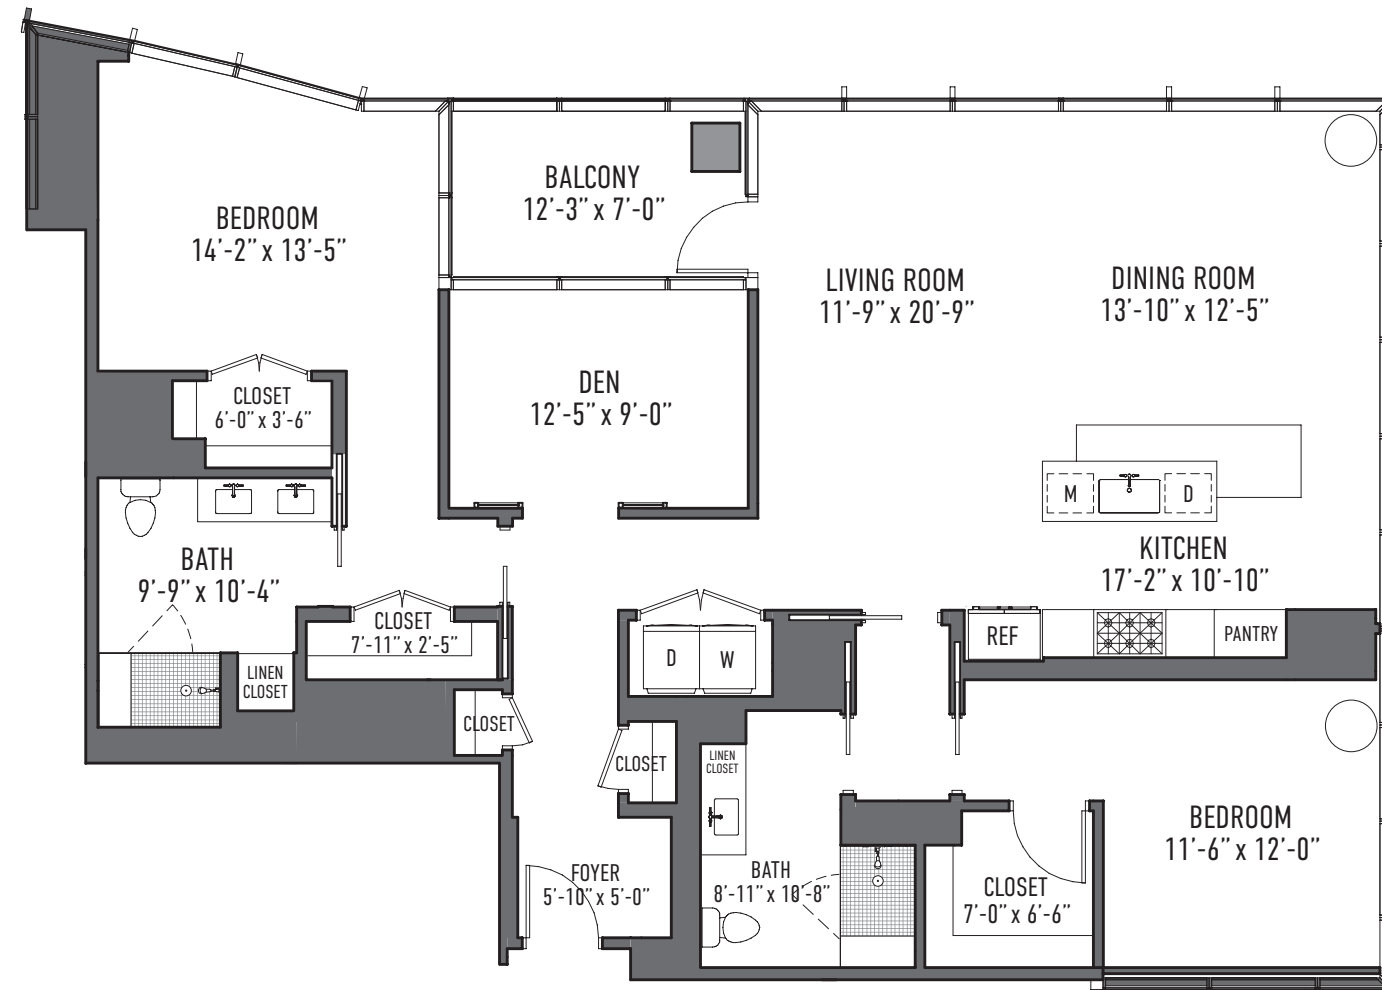

## SCALE

1/8 in. = 1 ft.

# M36

**SCALE**

1/8 in. = 1 ft.

SCALE  
1/8 in. = 1 ft.