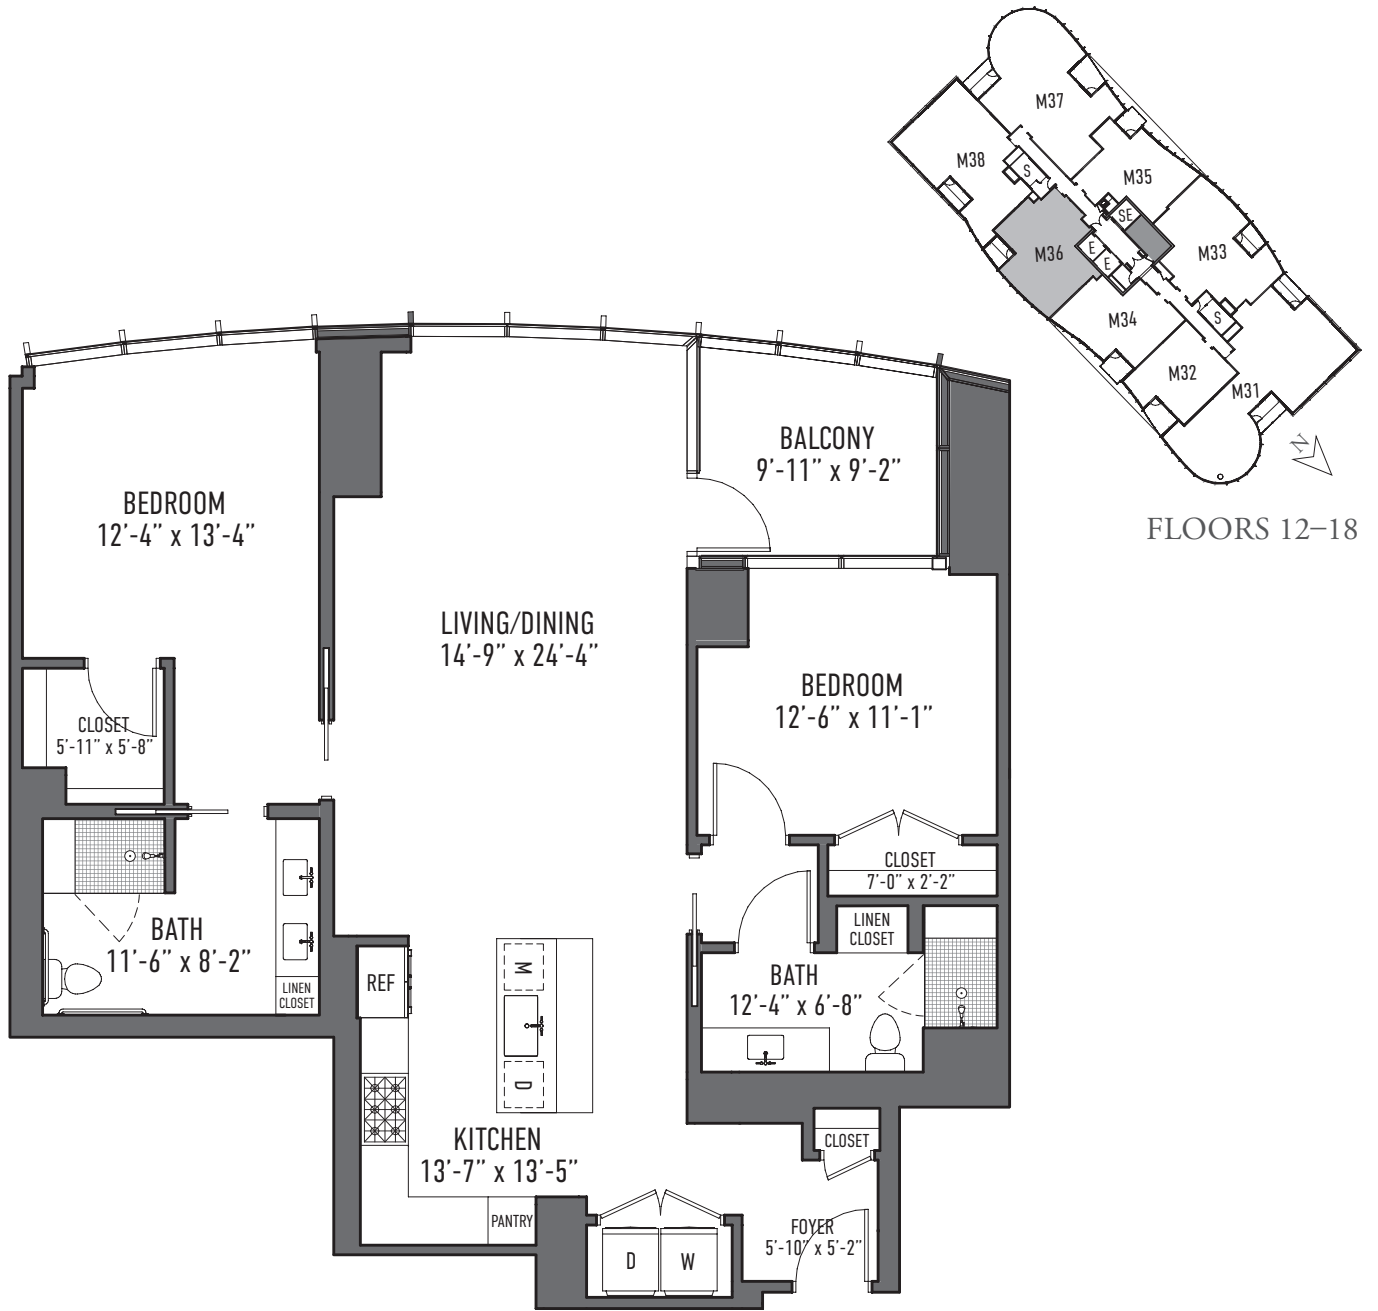

# M03

1 Bedroom, 1 Bath  
999 Square Feet

**SCALE**

1/8 in. = 1 ft.

Plans are for illustrative purposes and subject to change without notice.

(703) 348.8522 | [themathertyson.com](http://themathertyson.com)  
7929 Westpark Drive, Tysons, VA 22102

# M34

## SCALE

1/8 in. = 1 ft.

# M36

**SCALE**

1/8 in. = 1 ft.

SCALE  
1/8 in. = 1 ft.