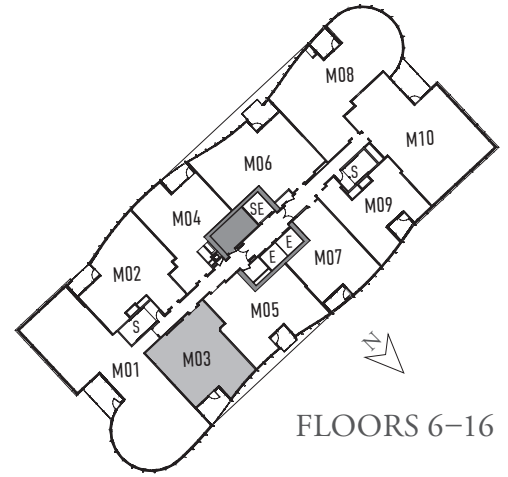

# M03

1 Bedroom, 1 Bath  
999 Square Feet

**SCALE**

1/8 in. = 1 ft.

Plans are for illustrative purposes and subject to change without notice.

(703) 348.8522 | [themathertyson.com](http://themathertyson.com)  
7929 Westpark Drive, Tysons, VA 22102

# M34

## SCALE

1/8 in. = 1 ft.

# M36

**SCALE**

1/8 in. = 1 ft.

SCALE  
1/8 in. = 1 ft.