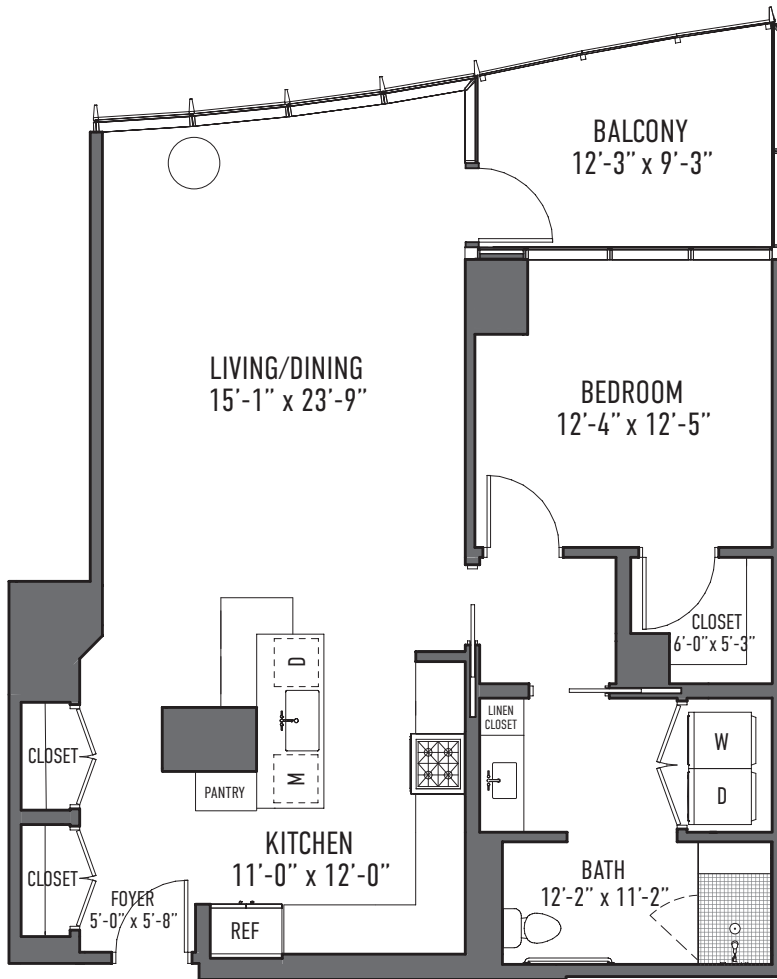

# M03

1 Bedroom, 1 Bath  
999 Square Feet

**SCALE**

1/8 in. = 1 ft.

Plans are for illustrative purposes and subject to change without notice.

(703) 348.8522 | [themathertyson.com](http://themathertyson.com)  
7929 Westpark Drive, Tysons, VA 22102

# M34

## SCALE

1/8 in. = 1 ft.

# M36

**SCALE**

1/8 in. = 1 ft.

SCALE  
1/8 in. = 1 ft.