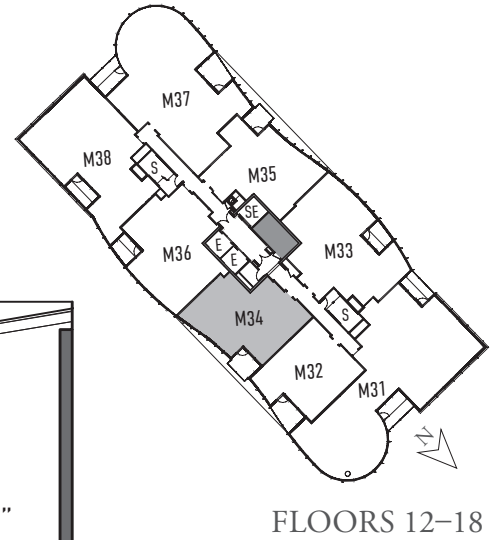

# M03

1 Bedroom, 1 Bath  
999 Square Feet

**SCALE**

1/8 in. = 1 ft.

Plans are for illustrative purposes and subject to change without notice.

(703) 348.8522 | [themathertyson.com](http://themathertyson.com)  
7929 Westpark Drive, Tysons, VA 22102

## SCALE

1/8 in. = 1 ft.

# M36

**SCALE**

1/8 in. = 1 ft.

SCALE  
1/8 in. = 1 ft.