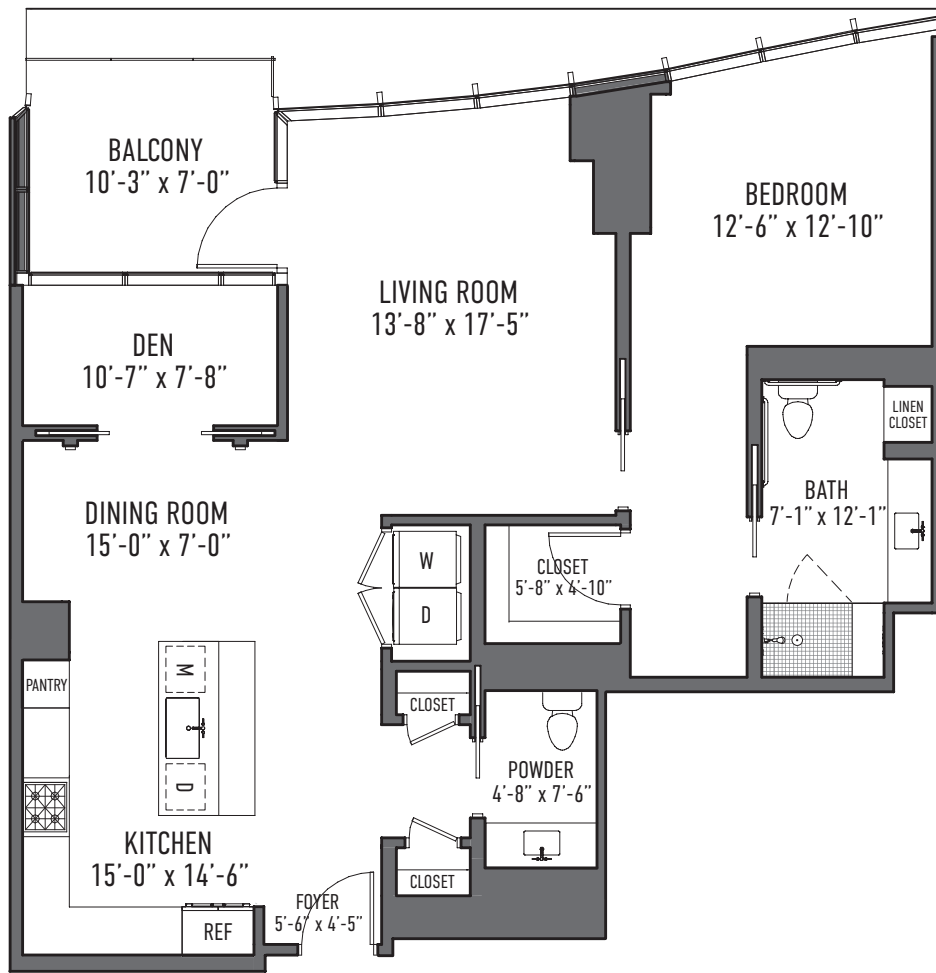

# M03

1 Bedroom, 1 Bath  
999 Square Feet

**SCALE**

1/8 in. = 1 ft.

Plans are for illustrative purposes and subject to change without notice.

(703) 348.8522 | [themathertyson.com](http://themathertyson.com)  
7929 Westpark Drive, Tysons, VA 22102

# M34

## SCALE

1/8 in. = 1 ft.

# M36

**SCALE**

1/8 in. = 1 ft.

SCALE  
1/8 in. = 1 ft.