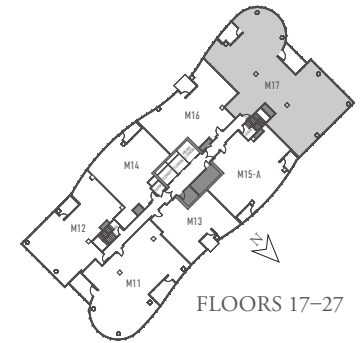

DESIGN REDEFINED

SAMPLE FLOOR PLANS

M34

1 Bedroom + Den, 1.5 Bath
1,182 Square Feet

SCALE

1/8 in. = 1 ft.

M03

1 Bedroom, 1 Bath
999 Square Feet

SCALE

1/8 in. = 1 ft.

SCALE
1/8 in. = 1 ft.

SCALE
1/8 in. = 1 ft.

SCALE
1/8 in. = 1 ft.

DISCOVER TRUE PEACE OF MIND

The Mather is a place where you can maximize every moment by feeling reassured about your health and financial security. Our future-focused approach lets you fully realize the joy of planning ahead, because true peace of mind is luxury of a different kind.

THE GOOD LIFE STARTS WITH A GREAT ADDRESS

SPACIOUS, MODERN-LIVING FLOOR PLANS

Open, spacious floor plans offer expansive views, nine-foot ceilings in main living spaces, private balconies, and a suite of home automation features.