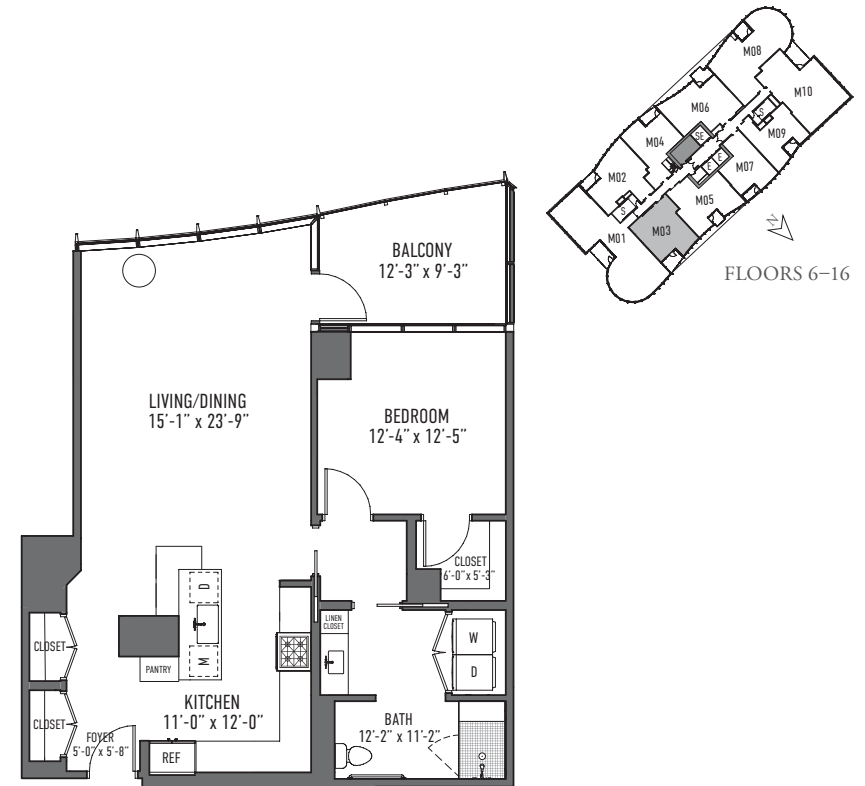

DESIGN REDEFINED

SAMPLE FLOOR PLANS

M34

1 Bedroom + Den, 1.5 Bath
1,182 Square Feet

SCALE

1/8 in. = 1 ft.

M03

1 Bedroom, 1 Bath
999 Square Feet

SCALE

1/8 in. = 1 ft.

SCALE
1/8 in. = 1 ft.

SCALE
1/8 in. = 1 ft.

SCALE
1/8 in. = 1 ft.

DISCOVER TRUE PEACE OF MIND

The Mather is a place where you can maximize every moment by feeling reassured about your health and financial security. Our future-focused approach lets you fully realize the joy of planning ahead, because true peace of mind is luxury of a different kind.

THE GOOD LIFE STARTS WITH A GREAT ADDRESS

SPACIOUS, MODERN-LIVING FLOOR PLANS

Open, spacious floor plans offer expansive views, nine-foot ceilings in main living spaces, private balconies, and a suite of home automation features.