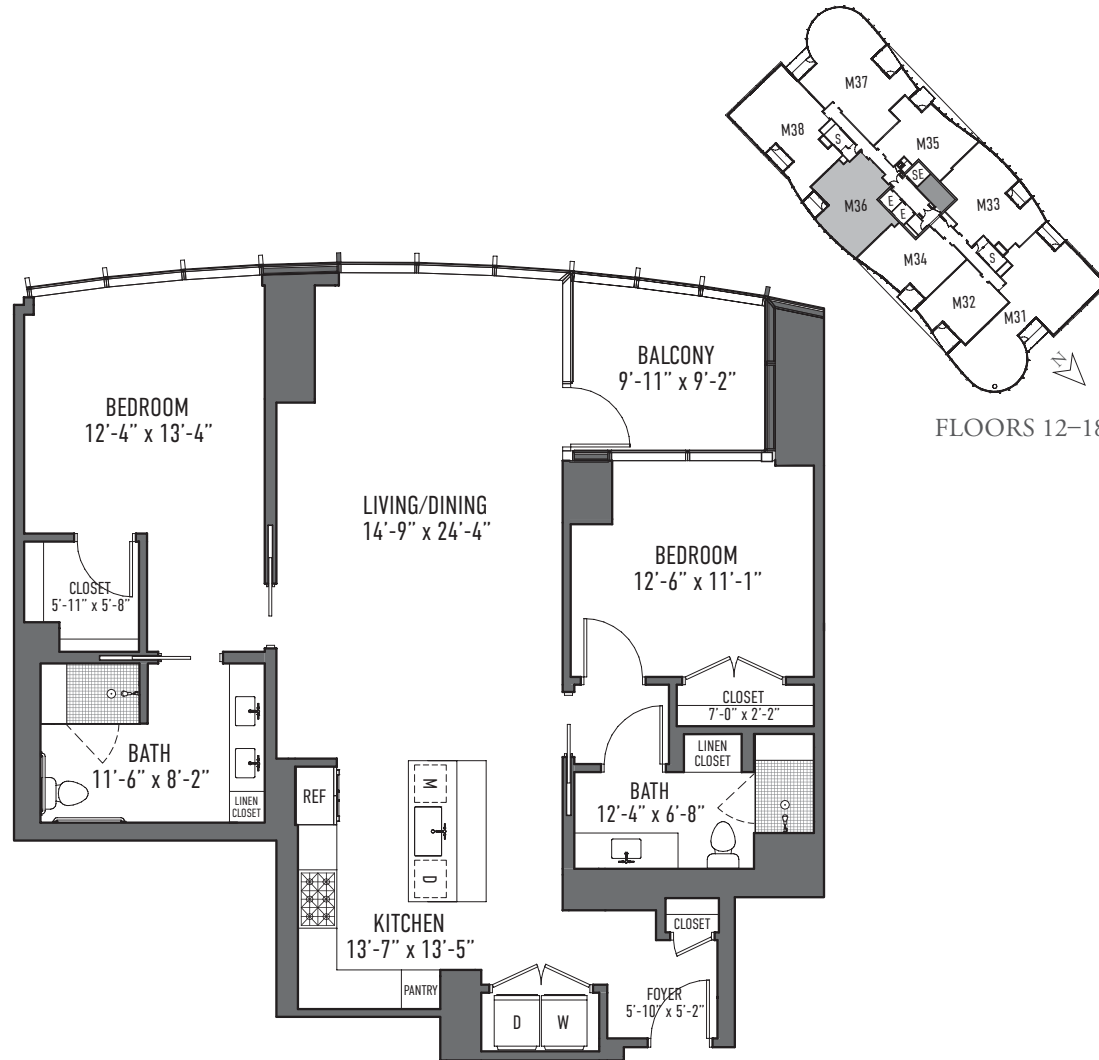

DESIGN REDEFINED

SAMPLE FLOOR PLANS

M34

1 Bedroom + Den, 1.5 Bath
1,182 Square Feet

SCALE

1/8 in. = 1 ft.

M03

1 Bedroom, 1 Bath
999 Square Feet

SCALE

1/8 in. = 1 ft.

SCALE
1/8 in. = 1 ft.

SCALE
1/8 in. = 1 ft.

SCALE
1/8 in. = 1 ft.

DISCOVER TRUE PEACE OF MIND

The Mather is a place where you can maximize every moment by feeling reassured about your health and financial security. Our future-focused approach lets you fully realize the joy of planning ahead, because true peace of mind is luxury of a different kind.

THE GOOD LIFE STARTS WITH A GREAT ADDRESS

SPACIOUS, MODERN-LIVING FLOOR PLANS

Open, spacious floor plans offer expansive views, nine-foot ceilings in main living spaces, private balconies, and a suite of home automation features.