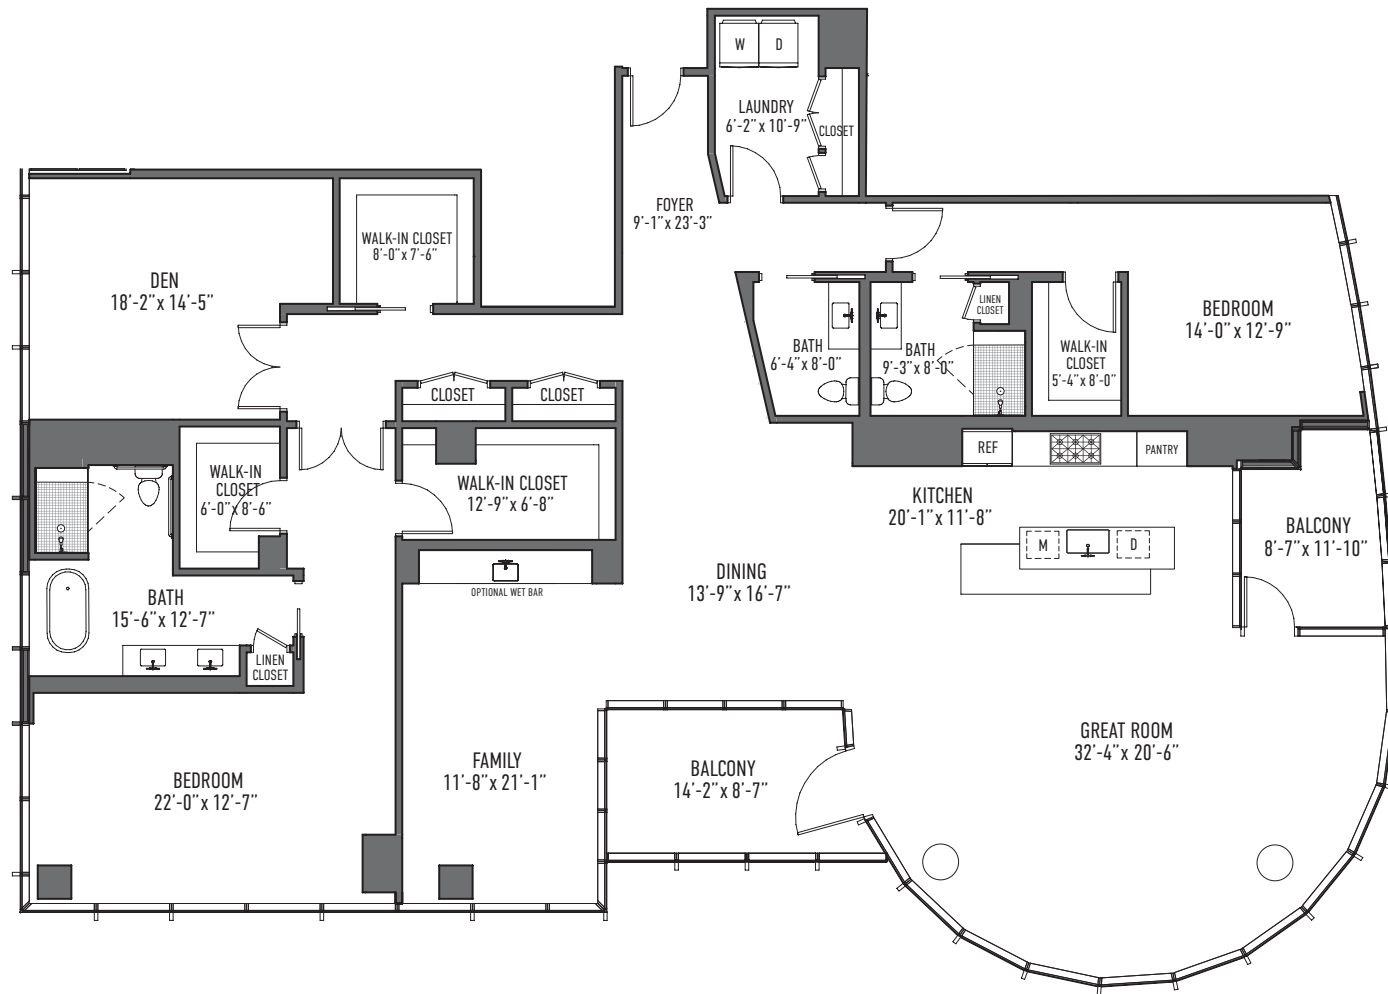

DESIGN REDEFINED

SAMPLE FLOOR PLANS

M34

1 Bedroom + Den, 1.5 Bath
1,182 Square Feet

SCALE

1/8 in. = 1 ft.

M03

1 Bedroom, 1 Bath
999 Square Feet

SCALE

1/8 in. = 1 ft.

SCALE
1/8 in. = 1 ft.

SCALE
1/8 in. = 1 ft.

SCALE
1/8 in. = 1 ft.

DISCOVER TRUE PEACE OF MIND

The Mather is a place where you can maximize every moment by feeling reassured about your health and financial security. Our future-focused approach lets you fully realize the joy of planning ahead, because true peace of mind is luxury of a different kind.

THE GOOD LIFE STARTS WITH A GREAT ADDRESS

SPACIOUS, MODERN-LIVING FLOOR PLANS

Open, spacious floor plans offer expansive views, nine-foot ceilings in main living spaces, private balconies, and a suite of home automation features.