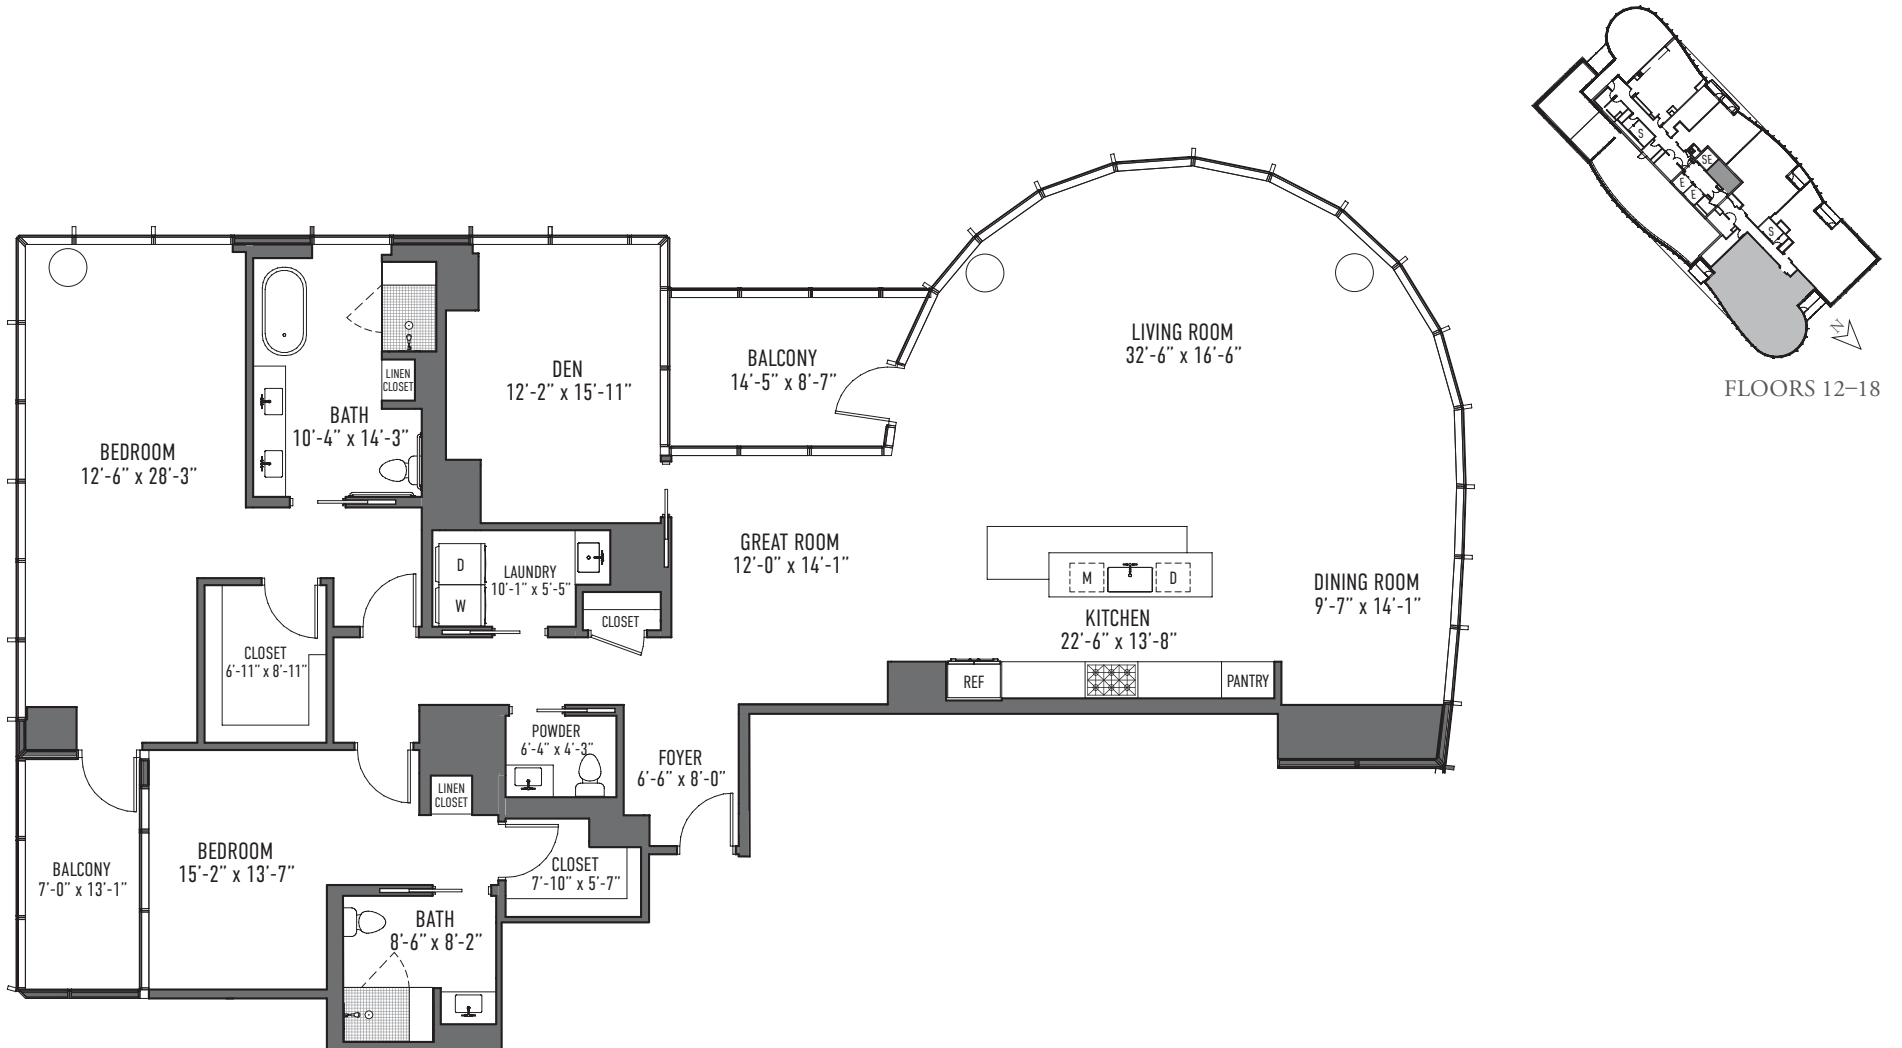

DESIGN REDEFINED

SAMPLE FLOOR PLANS

M34

1 Bedroom + Den, 1.5 Bath
1,182 Square Feet

SCALE

1/8 in. = 1 ft.

M03

1 Bedroom, 1 Bath
999 Square Feet

SCALE

1/8 in. = 1 ft.

SCALE
1/8 in. = 1 ft.

SCALE
1/8 in. = 1 ft.

SCALE
1/8 in. = 1 ft.

DISCOVER TRUE PEACE OF MIND

The Mather is a place where you can maximize every moment by feeling reassured about your health and financial security. Our future-focused approach lets you fully realize the joy of planning ahead, because true peace of mind is luxury of a different kind.

THE GOOD LIFE STARTS WITH A GREAT ADDRESS

SPACIOUS, MODERN-LIVING FLOOR PLANS

Open, spacious floor plans offer expansive views, nine-foot ceilings in main living spaces, private balconies, and a suite of home automation features.