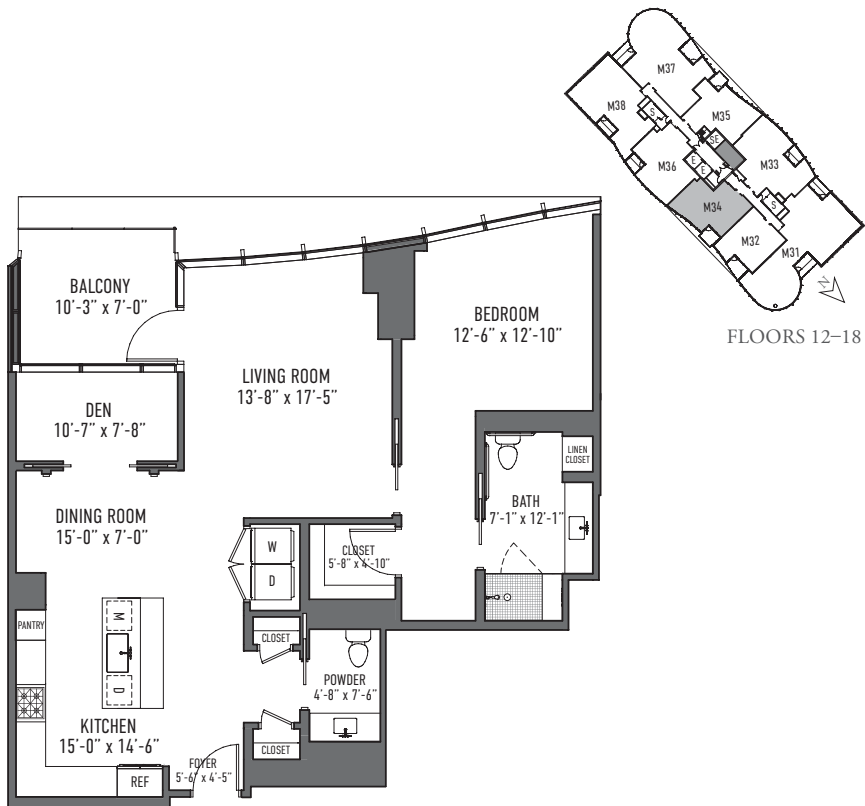

DESIGN REDEFINED

SAMPLE FLOOR PLANS

M34

1 Bedroom + Den, 1.5 Bath
1,182 Square Feet

SCALE

1/8 in. = 1 ft.

M03

1 Bedroom, 1 Bath
999 Square Feet

SCALE

1/8 in. = 1 ft.

SCALE
1/8 in. = 1 ft.

SCALE
1/8 in. = 1 ft.

SCALE
1/8 in. = 1 ft.

DISCOVER TRUE PEACE OF MIND

The Mather is a place where you can maximize every moment by feeling reassured about your health and financial security. Our future-focused approach lets you fully realize the joy of planning ahead, because true peace of mind is luxury of a different kind.

THE GOOD LIFE STARTS WITH A GREAT ADDRESS

SPACIOUS, MODERN-LIVING FLOOR PLANS

Open, spacious floor plans offer expansive views, nine-foot ceilings in main living spaces, private balconies, and a suite of home automation features.