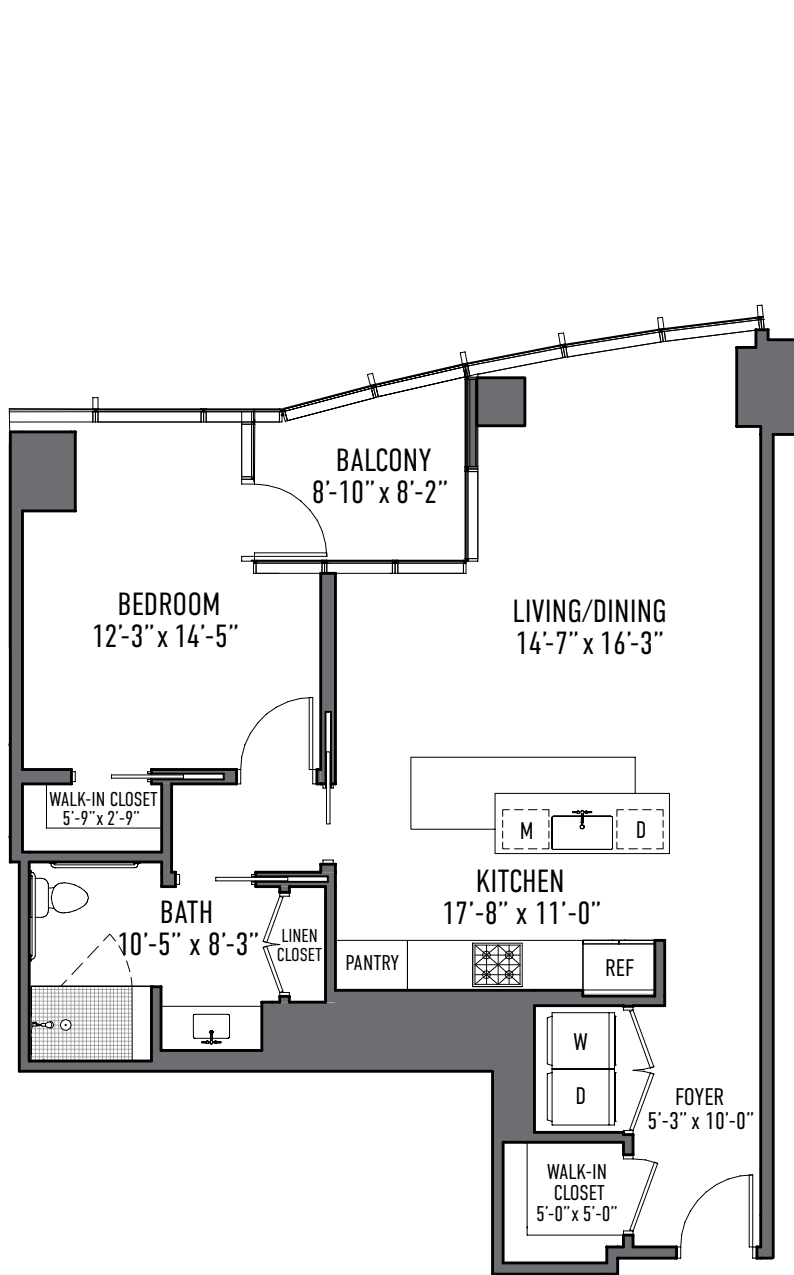

M¹³

1 Bedroom, 1.5 Bath
1,051 Square Feet

SCALE

1/8 in. = 1 ft.

Plans are for illustrative purposes and subject to change without notice.

(703) 348.8522 | themathertysons.com
7929 Westpark Drive, McLean, VA 22102

M09

1 Bedroom, 1 Bath
887 Square Feet

SCALE

1/8 in. = 1 ft.

Plans are for illustrative purposes and subject to change without notice.

(703) 348.8522 | themathertysons.com
7929 Westpark Drive, McLean, VA 22102

M15

2 Bedroom, 2 Bath
1,528 Square Feet

SCALE
1/8 in. = 1 ft.