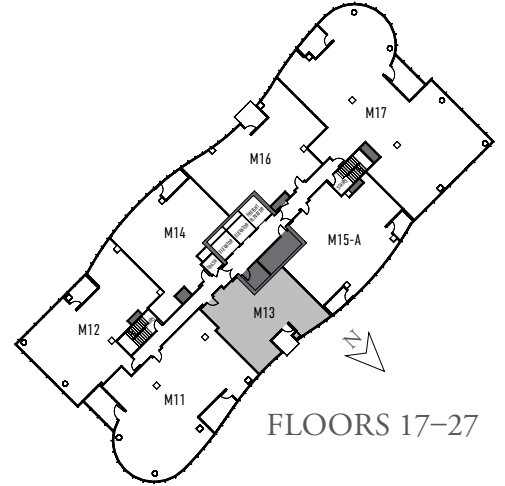

M¹³

1 Bedroom, 1.5 Bath
1,051 Square Feet

SCALE

1/8 in. = 1 ft.

Plans are for illustrative purposes and subject to change without notice.

(703) 348.8522 | themathertysons.com
7929 Westpark Drive, McLean, VA 22102

M09

1 Bedroom, 1 Bath
887 Square Feet

SCALE

1/8 in. = 1 ft.

Plans are for illustrative purposes and subject to change without notice.

(703) 348.8522 | themathertysons.com
7929 Westpark Drive, McLean, VA 22102

M15

2 Bedroom, 2 Bath
1,528 Square Feet

SCALE
1/8 in. = 1 ft.