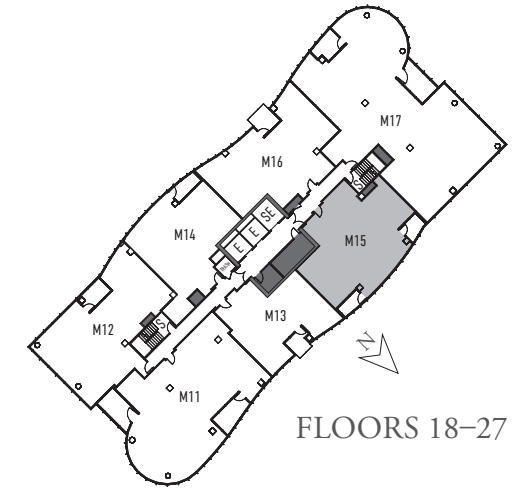

M¹³

1 Bedroom, 1.5 Bath
1,051 Square Feet

SCALE

1/8 in. = 1 ft.

Plans are for illustrative purposes and subject to change without notice.

(703) 348.8522 | themathertysons.com
7929 Westpark Drive, McLean, VA 22102

M09

1 Bedroom, 1 Bath
887 Square Feet

SCALE

1/8 in. = 1 ft.

Plans are for illustrative purposes and subject to change without notice.

(703) 348.8522 | themathertysons.com
7929 Westpark Drive, McLean, VA 22102

M15

2 Bedroom, 2 Bath
1,528 Square Feet

SCALE
1/8 in. = 1 ft.