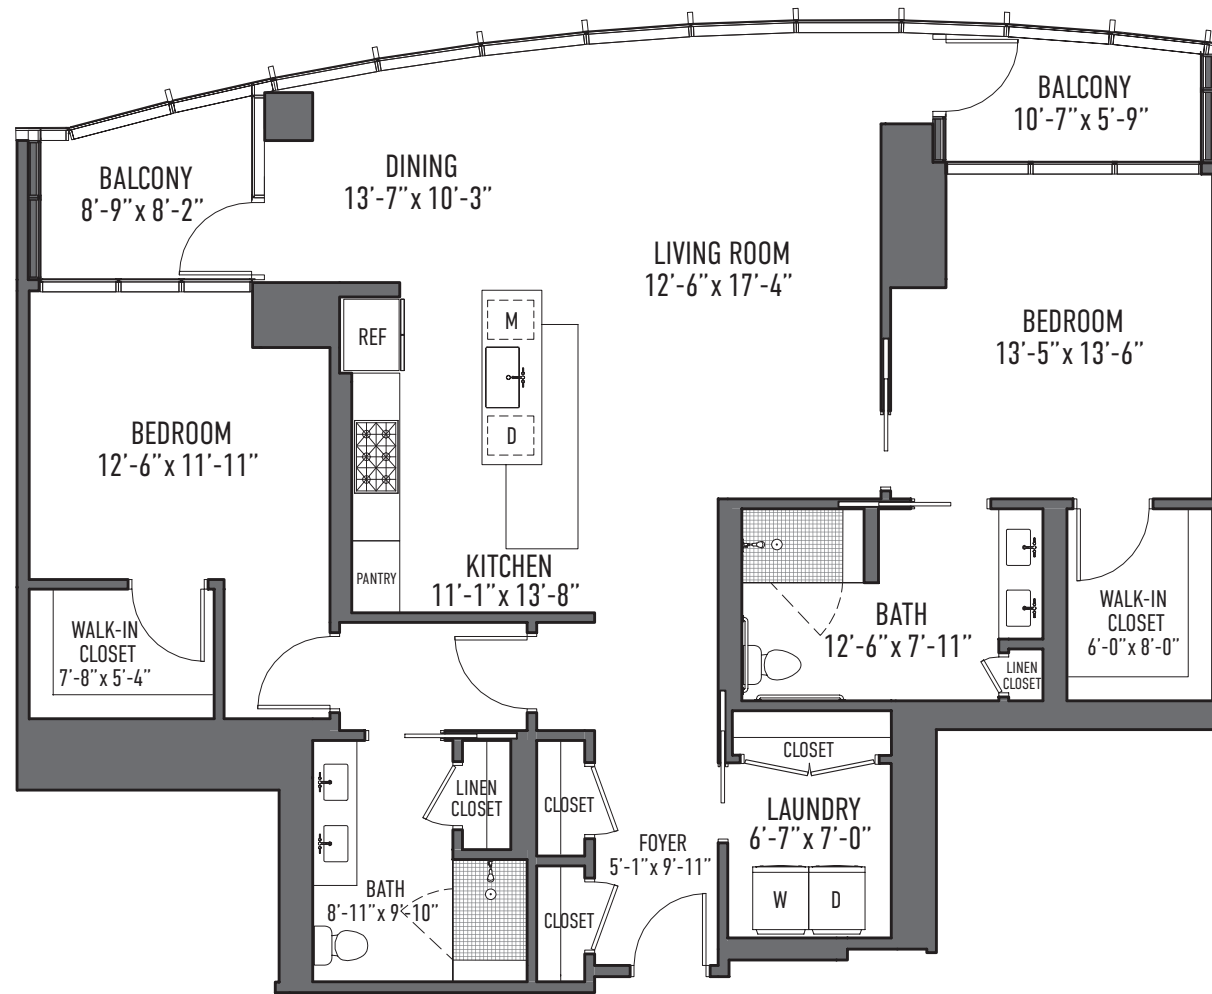

M¹³

1 Bedroom, 1.5 Bath
1,051 Square Feet

SCALE

1/8 in. = 1 ft.

Plans are for illustrative purposes and subject to change without notice.

(703) 348.8522 | themathertysons.com
7929 Westpark Drive, McLean, VA 22102

M09

1 Bedroom, 1 Bath
887 Square Feet

SCALE

1/8 in. = 1 ft.

Plans are for illustrative purposes and subject to change without notice.

(703) 348.8522 | themathertysons.com
7929 Westpark Drive, McLean, VA 22102

M15

2 Bedroom, 2 Bath
1,528 Square Feet

SCALE
1/8 in. = 1 ft.