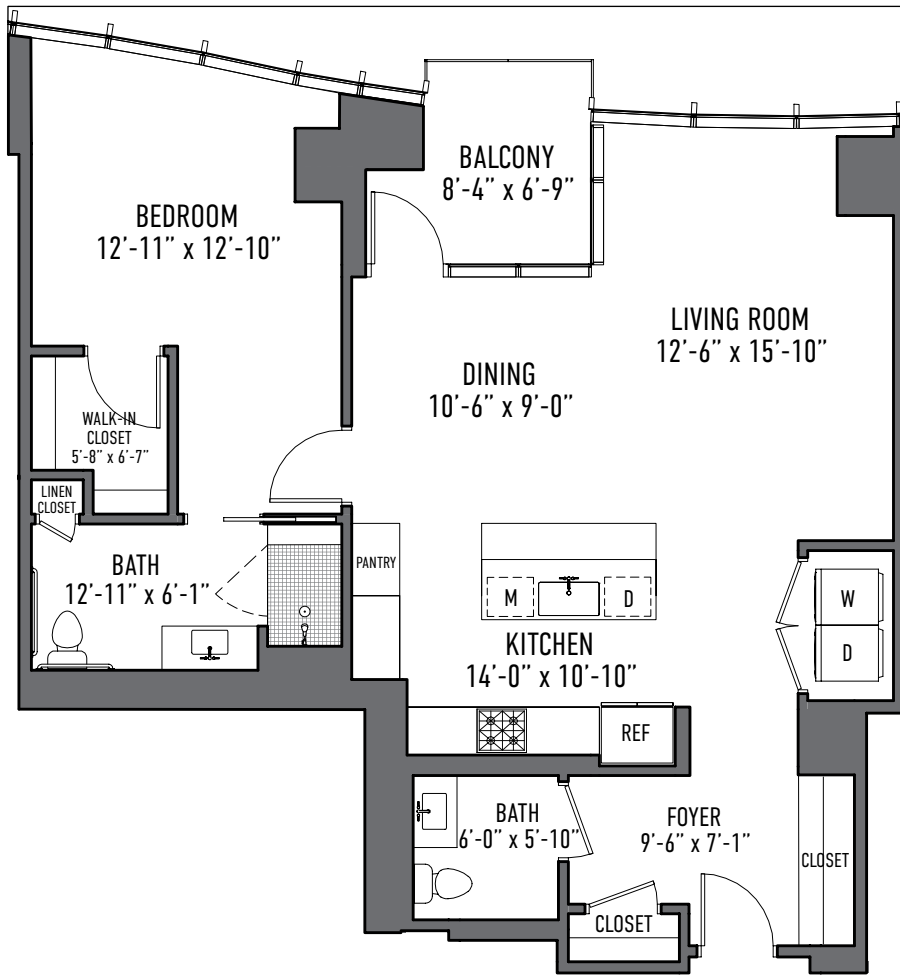

M¹³

1 Bedroom, 1.5 Bath
1,051 Square Feet

SCALE

1/8 in. = 1 ft.

Plans are for illustrative purposes and subject to change without notice.

(703) 348.8522 | themathertysons.com
7929 Westpark Drive, McLean, VA 22102

M09

1 Bedroom, 1 Bath
887 Square Feet

SCALE

1/8 in. = 1 ft.

Plans are for illustrative purposes and subject to change without notice.

(703) 348.8522 | themathertysons.com
7929 Westpark Drive, McLean, VA 22102

M15

2 Bedroom, 2 Bath
1,528 Square Feet

SCALE
1/8 in. = 1 ft.