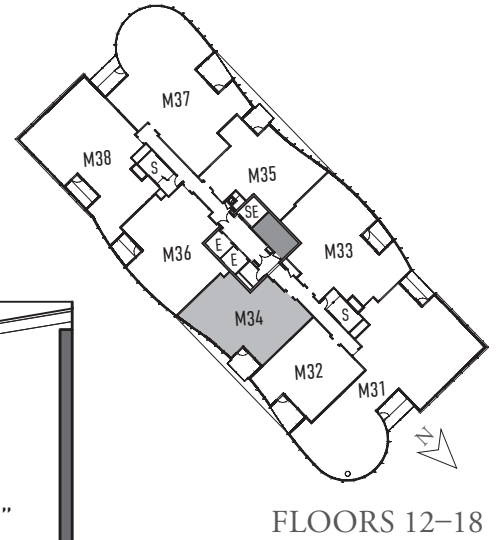

M03

1 Bedroom, 1 Bath
999 Square Feet

SCALE

1/8 in. = 1 ft.

Plans are for illustrative purposes and subject to change without notice.

(703) 348.8522 | themathertyson.com
7929 Westpark Drive, Tysons, VA 22102

SCALE

1/8 in. = 1 ft.

M36

2 Bedroom, 2 Bath
1,329 Square Feet

SCALE

1/8 in. = 1 ft.

Plans are for illustrative purposes and subject to change without notice.

(703) 348.8522 | themathertyson.com
7929 Westpark Drive, Tysons, VA 22102

SCALE
1/8 in. = 1 ft.

M17

2 Bedroom + Den, 2.5 Bath
3,362 Square Feet

SCALE
1/8 in. = 1 ft.