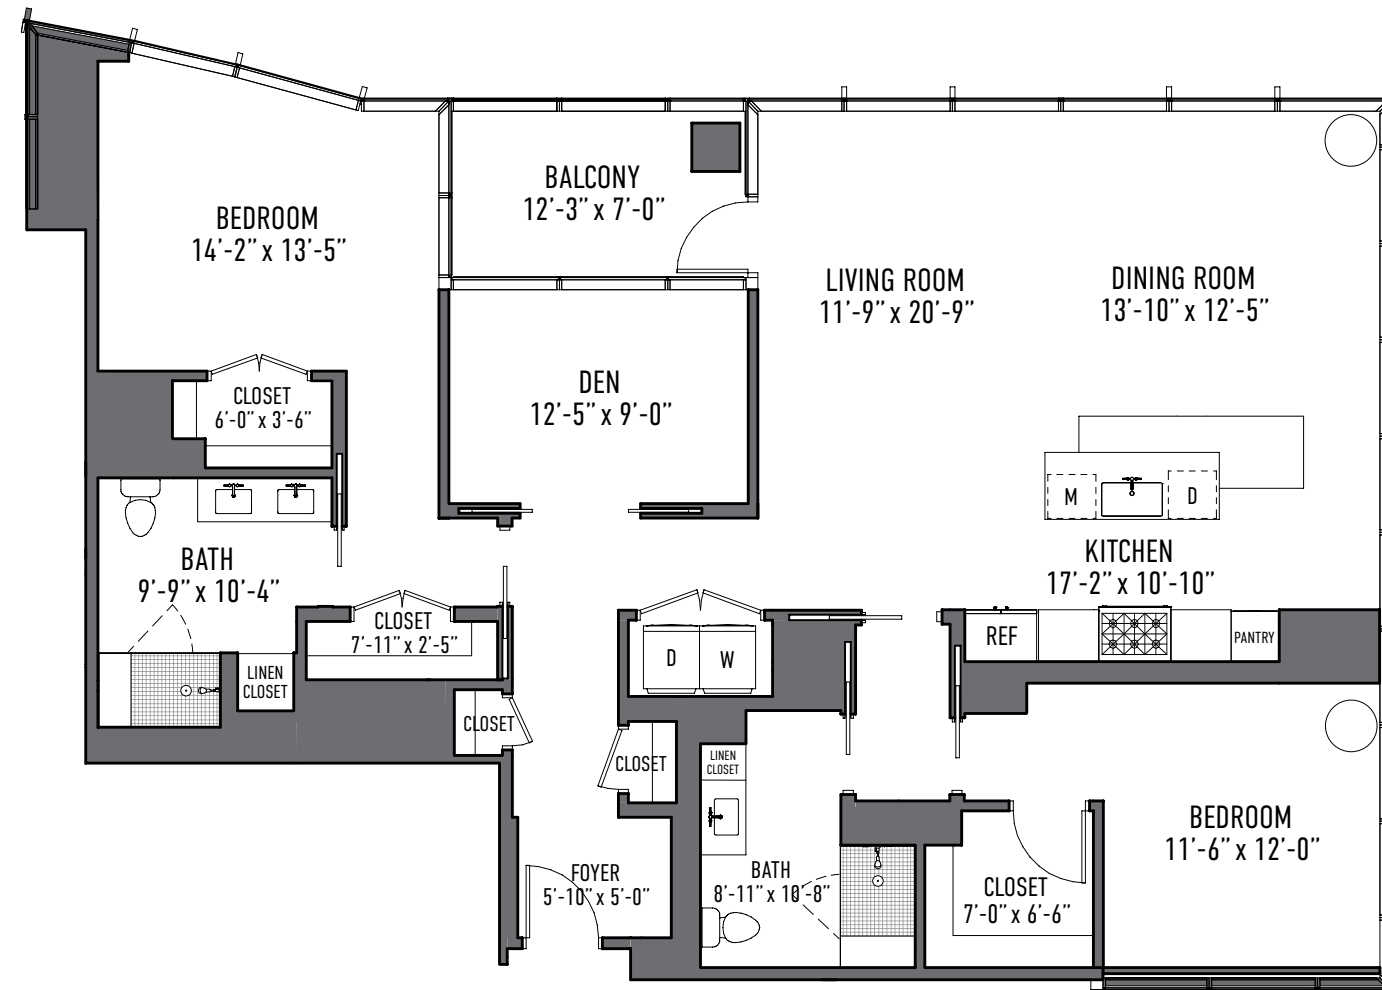

M03

1 Bedroom, 1 Bath
999 Square Feet

SCALE

1/8 in. = 1 ft.

Plans are for illustrative purposes and subject to change without notice.

(703) 348.8522 | themathertyson.com
7929 Westpark Drive, Tysons, VA 22102

SCALE

1/8 in. = 1 ft.

M36

2 Bedroom, 2 Bath
1,329 Square Feet

SCALE

1/8 in. = 1 ft.

Plans are for illustrative purposes and subject to change without notice.

(703) 348.8522 | themathertyson.com
7929 Westpark Drive, Tysons, VA 22102

SCALE
1/8 in. = 1 ft.

M17

2 Bedroom + Den, 2.5 Bath
3,362 Square Feet

SCALE
1/8 in. = 1 ft.