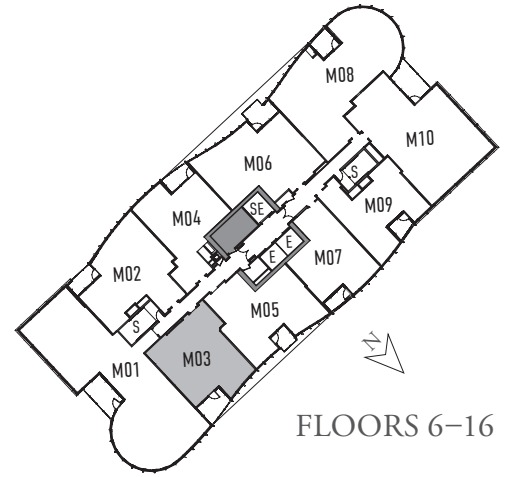

M03

1 Bedroom, 1 Bath
999 Square Feet

SCALE

1/8 in. = 1 ft.

Plans are for illustrative purposes and subject to change without notice.

(703) 348.8522 | themathertyson.com
7929 Westpark Drive, Tysons, VA 22102

SCALE

1/8 in. = 1 ft.

M36

2 Bedroom, 2 Bath
1,329 Square Feet

SCALE

1/8 in. = 1 ft.

Plans are for illustrative purposes and subject to change without notice.

(703) 348.8522 | themathertyson.com
7929 Westpark Drive, Tysons, VA 22102

SCALE
1/8 in. = 1 ft.

M17

2 Bedroom + Den, 2.5 Bath
3,362 Square Feet

SCALE
1/8 in. = 1 ft.