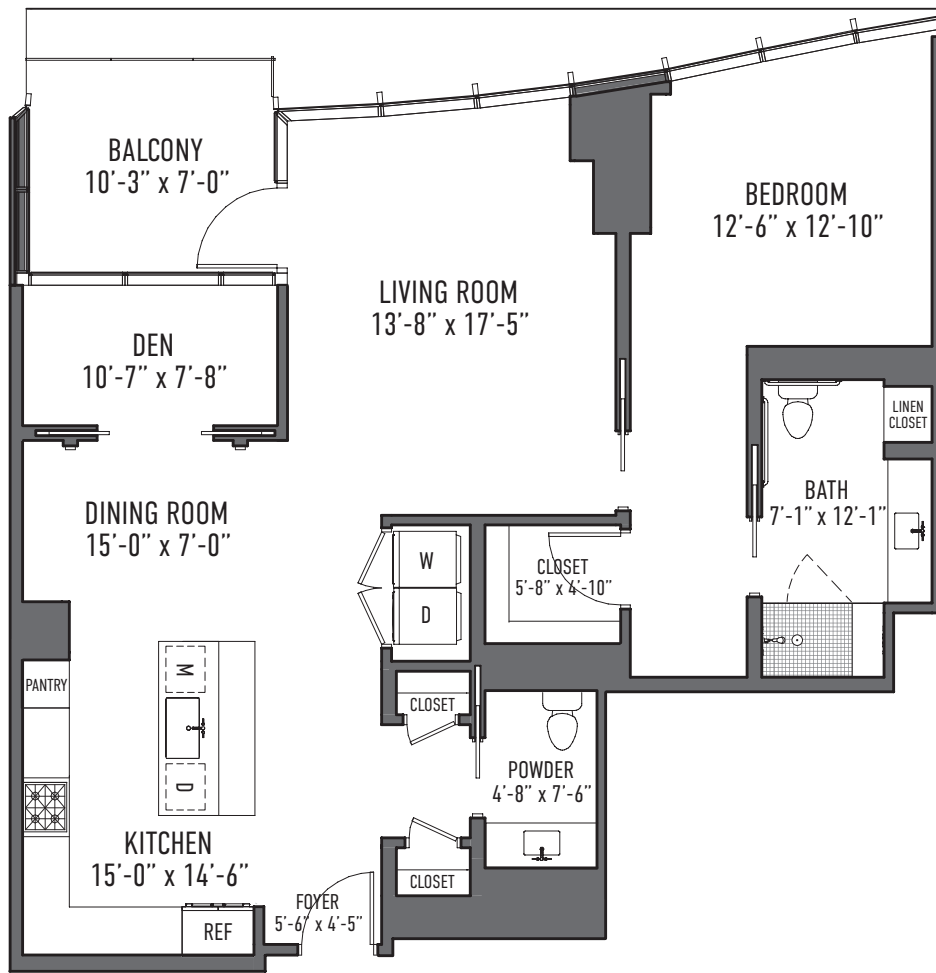

M03

1 Bedroom, 1 Bath
999 Square Feet

SCALE

1/8 in. = 1 ft.

Plans are for illustrative purposes and subject to change without notice.

(703) 348.8522 | themathertyson.com
7929 Westpark Drive, Tysons, VA 22102

SCALE

1/8 in. = 1 ft.

M36

2 Bedroom, 2 Bath
1,329 Square Feet

SCALE

1/8 in. = 1 ft.

Plans are for illustrative purposes and subject to change without notice.

(703) 348.8522 | themathertyson.com
7929 Westpark Drive, Tysons, VA 22102

SCALE
1/8 in. = 1 ft.

M17

2 Bedroom + Den, 2.5 Bath
3,362 Square Feet

SCALE
1/8 in. = 1 ft.