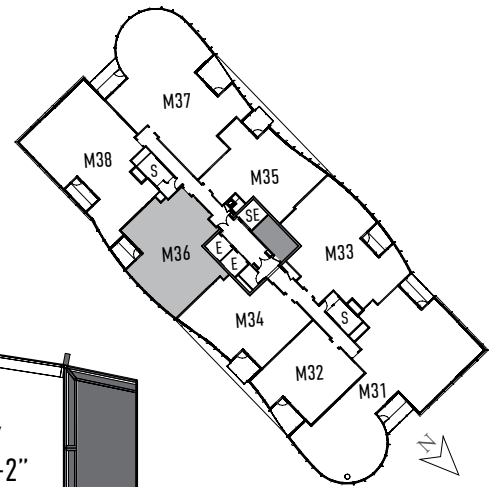

M03

1 Bedroom, 1 Bath
999 Square Feet

SCALE

1/8 in. = 1 ft.

Plans are for illustrative purposes and subject to change without notice.

(703) 348.8522 | themathertyson.com
7929 Westpark Drive, Tysons, VA 22102

SCALE

1/8 in. = 1 ft.

M36

2 Bedroom, 2 Bath
1,329 Square Feet

SCALE

1/8 in. = 1 ft.

Plans are for illustrative purposes and subject to change without notice.

(703) 348.8522 | themathertyson.com
7929 Westpark Drive, Tysons, VA 22102

SCALE
1/8 in. = 1 ft.

M17

2 Bedroom + Den, 2.5 Bath
3,362 Square Feet

SCALE
1/8 in. = 1 ft.