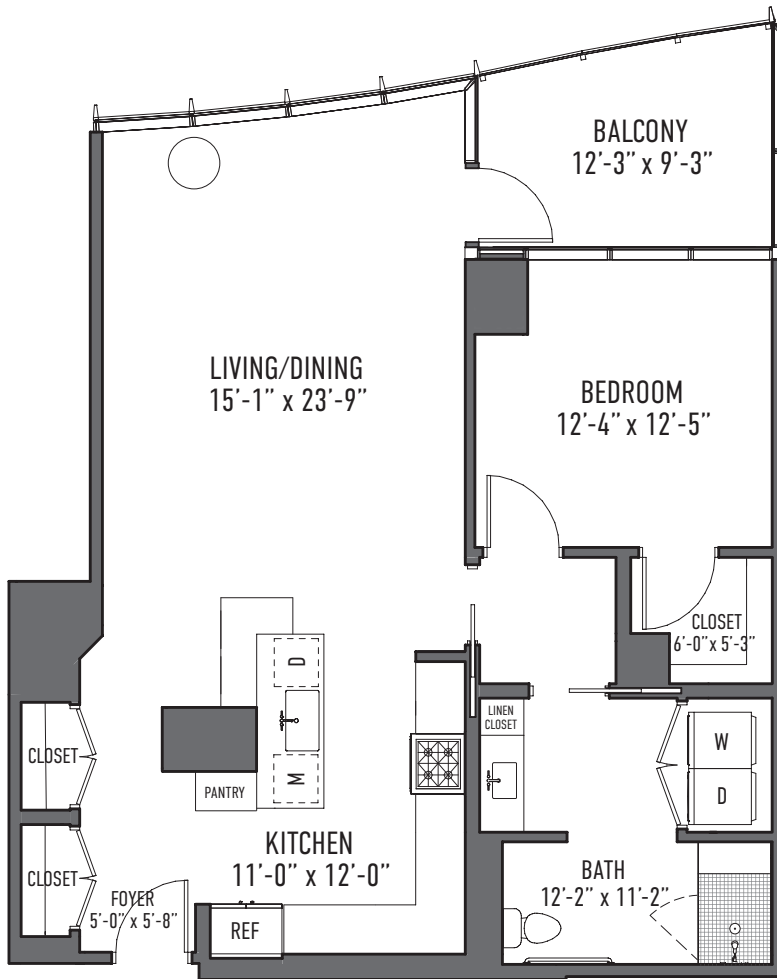

M03

1 Bedroom, 1 Bath
999 Square Feet

SCALE

1/8 in. = 1 ft.

Plans are for illustrative purposes and subject to change without notice.

(703) 348.8522 | themathertyson.com
7929 Westpark Drive, Tysons, VA 22102

SCALE

1/8 in. = 1 ft.

M36

2 Bedroom, 2 Bath
1,329 Square Feet

SCALE

1/8 in. = 1 ft.

Plans are for illustrative purposes and subject to change without notice.

(703) 348.8522 | themathertyson.com
7929 Westpark Drive, Tysons, VA 22102

SCALE
1/8 in. = 1 ft.

M17

2 Bedroom + Den, 2.5 Bath
3,362 Square Feet

SCALE
1/8 in. = 1 ft.