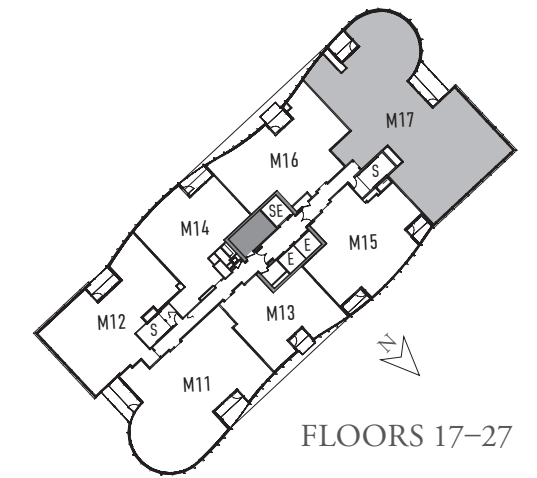

M03

1 Bedroom, 1 Bath
999 Square Feet

SCALE

1/8 in. = 1 ft.

Plans are for illustrative purposes and subject to change without notice.

(703) 348.8522 | themathertyson.com
7929 Westpark Drive, Tysons, VA 22102

SCALE

1/8 in. = 1 ft.

M36

2 Bedroom, 2 Bath
1,329 Square Feet

SCALE

1/8 in. = 1 ft.

Plans are for illustrative purposes and subject to change without notice.

(703) 348.8522 | themathertyson.com
7929 Westpark Drive, Tysons, VA 22102

SCALE
1/8 in. = 1 ft.

M17

2 Bedroom + Den, 2.5 Bath
3,362 Square Feet

SCALE
1/8 in. = 1 ft.