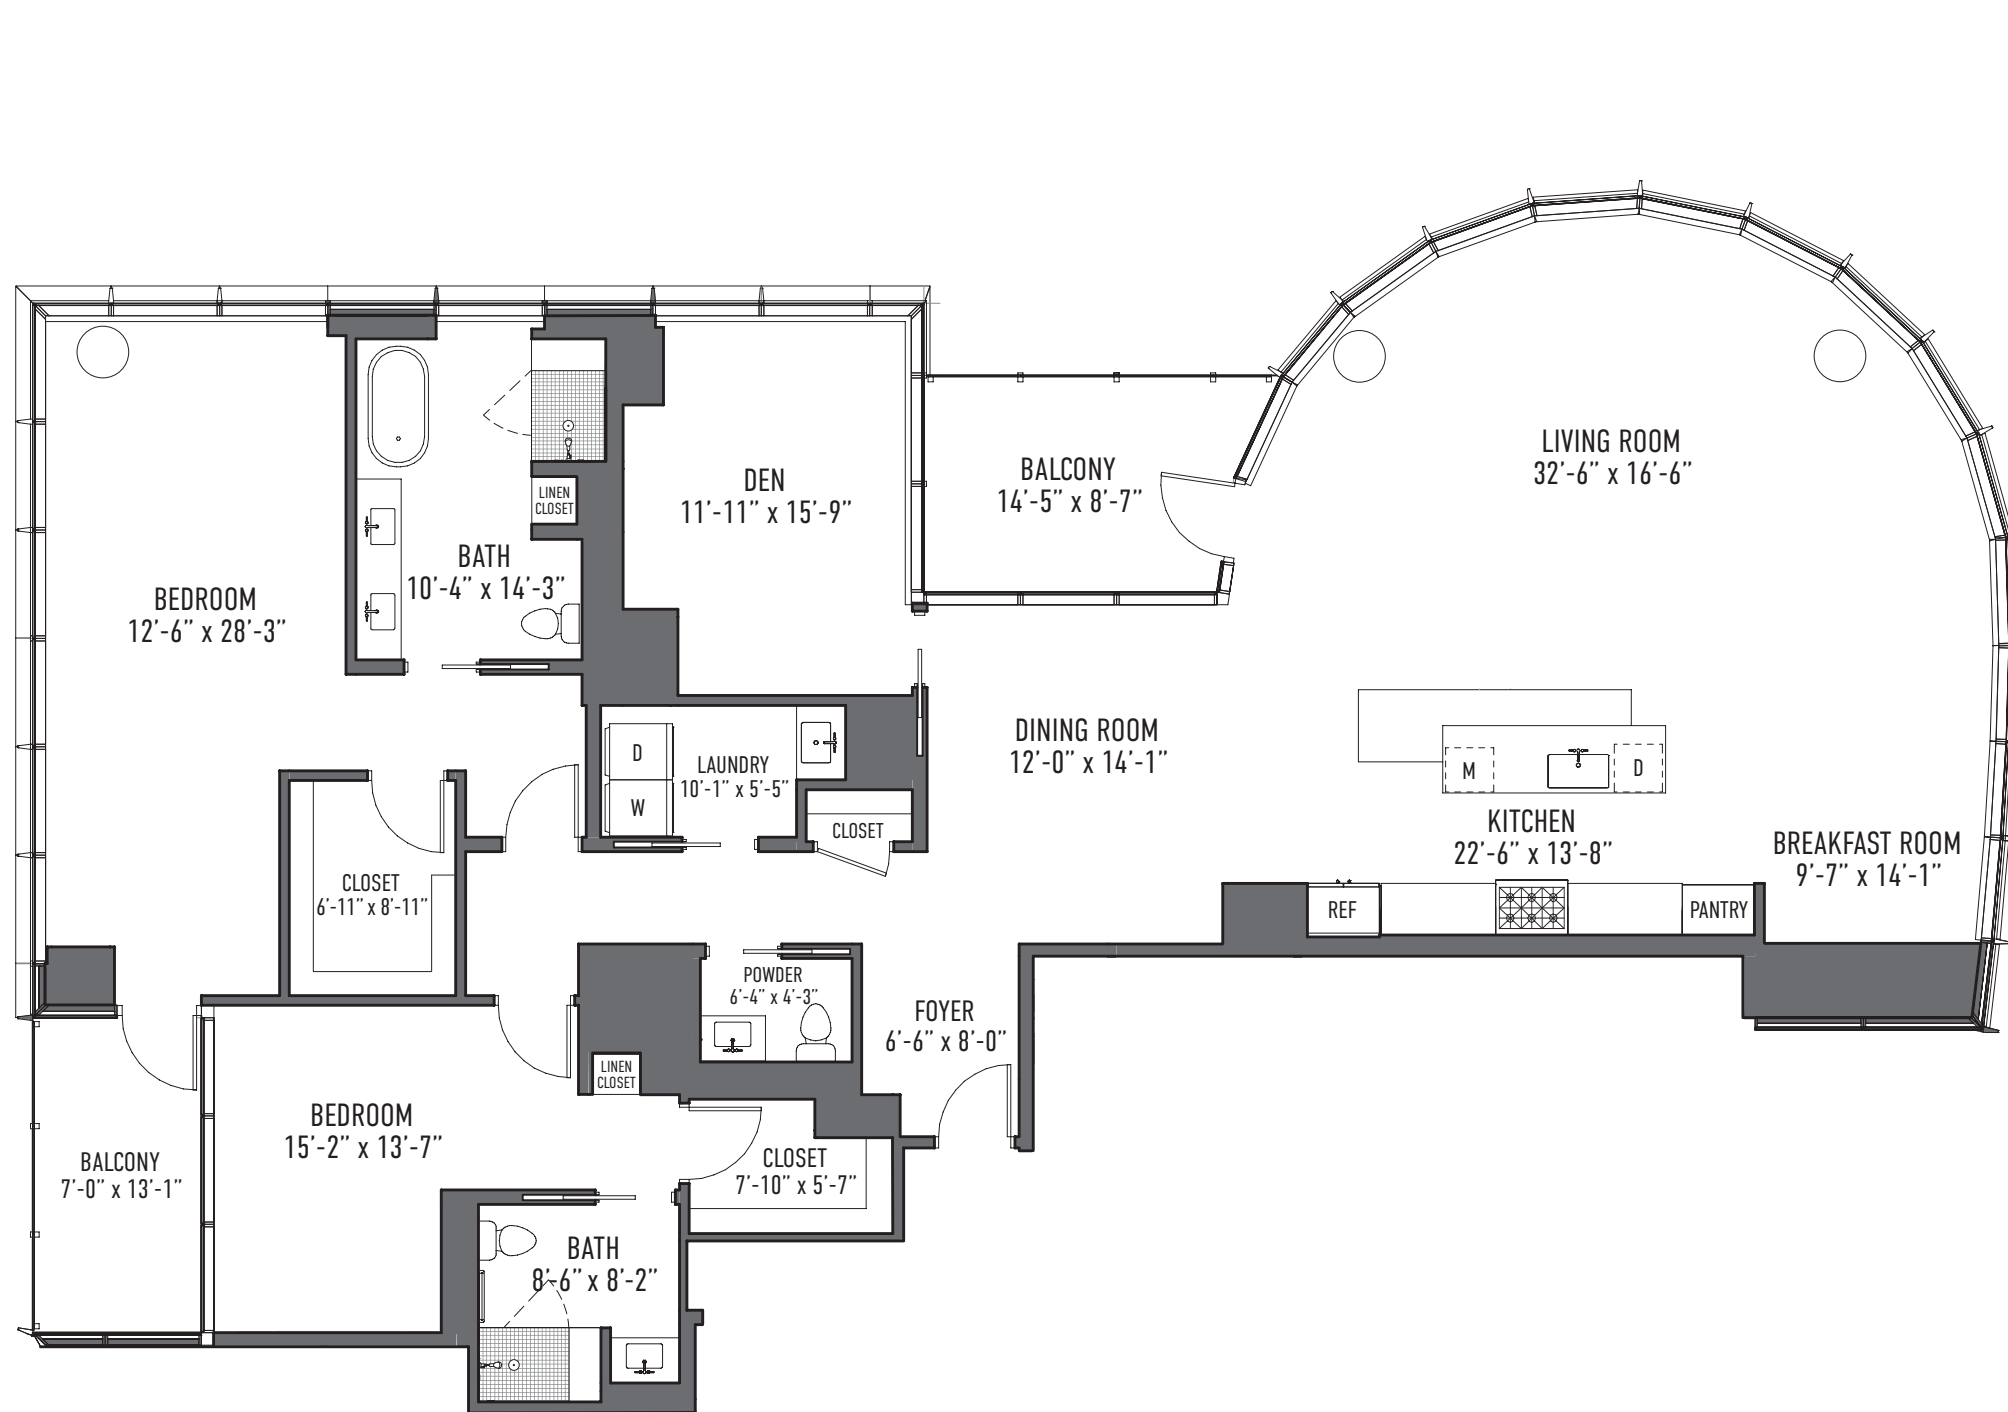

M03

1 Bedroom, 1 Bath
999 Square Feet

SCALE

1/8 in. = 1 ft.

Plans are for illustrative purposes and subject to change without notice.

(703) 348.8522 | themathertyson.com
7929 Westpark Drive, Tysons, VA 22102

SCALE

1/8 in. = 1 ft.

M36

2 Bedroom, 2 Bath
1,329 Square Feet

SCALE

1/8 in. = 1 ft.

Plans are for illustrative purposes and subject to change without notice.

(703) 348.8522 | themathertyson.com
7929 Westpark Drive, Tysons, VA 22102

SCALE
1/8 in. = 1 ft.

M17

2 Bedroom + Den, 2.5 Bath
3,362 Square Feet

SCALE
1/8 in. = 1 ft.