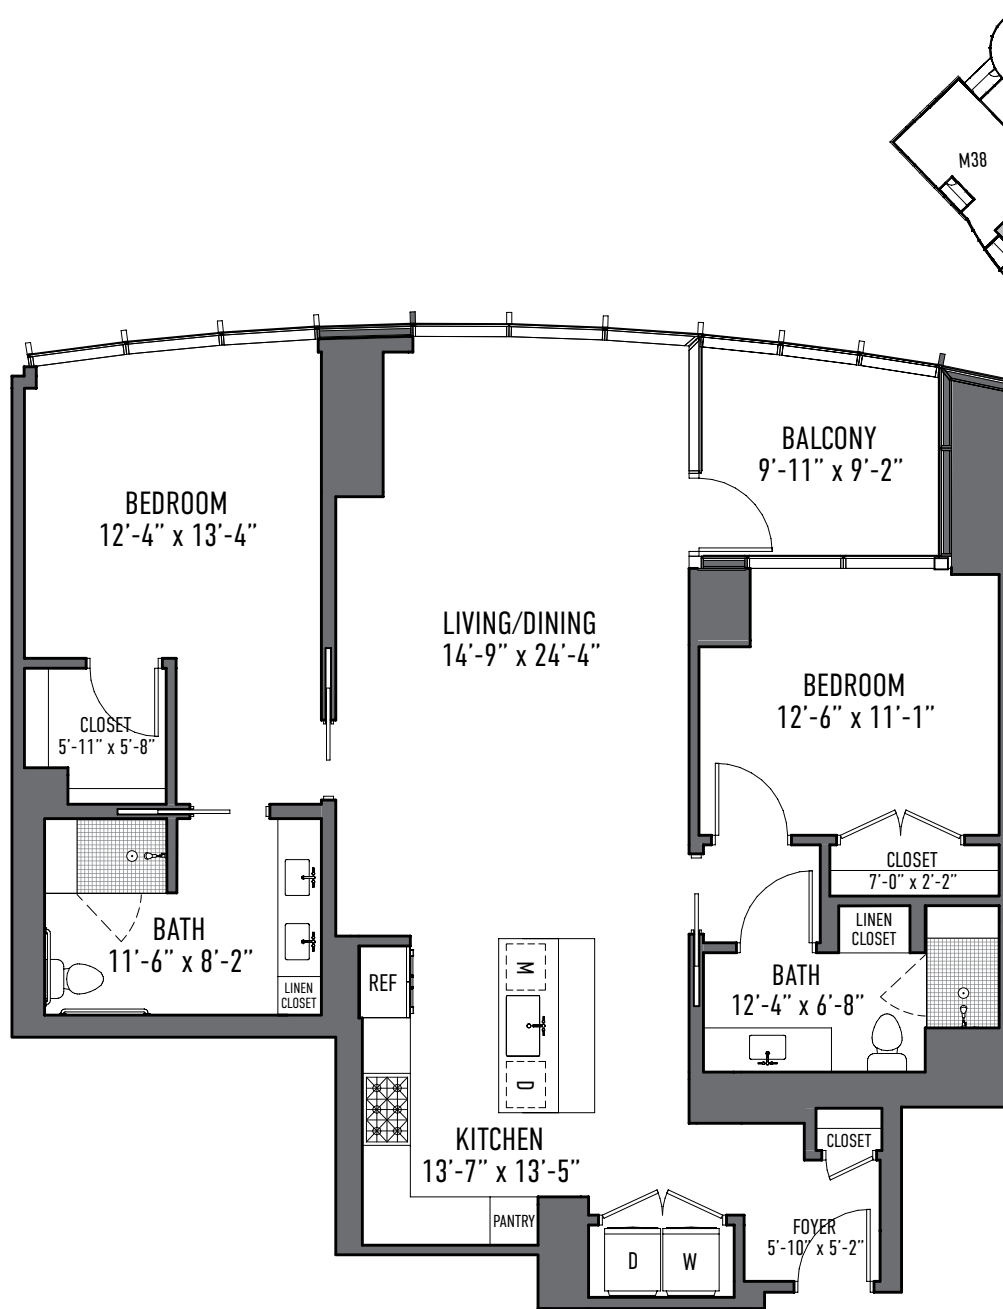

M03

1 Bedroom, 1 Bath
999 Square Feet

SCALE

1/8 in. = 1 ft.

Plans are for illustrative purposes and subject to change without notice.

(703) 348.8522 | themathertyson.com
7929 Westpark Drive, Tysons, VA 22102

SCALE

1/8 in. = 1 ft.

M36

2 Bedroom, 2 Bath
1,329 Square Feet

SCALE

1/8 in. = 1 ft.

Plans are for illustrative purposes and subject to change without notice.

(703) 348.8522 | themathertyson.com
7929 Westpark Drive, Tysons, VA 22102

SCALE
1/8 in. = 1 ft.

M17

2 Bedroom + Den, 2.5 Bath
3,362 Square Feet

SCALE
1/8 in. = 1 ft.