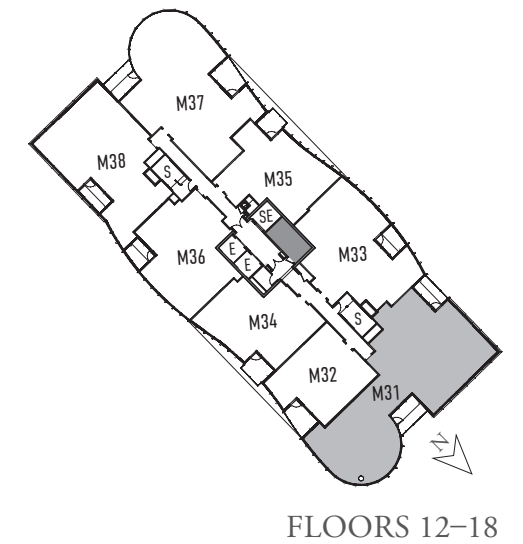

M03

1 Bedroom, 1 Bath
999 Square Feet

SCALE

1/8 in. = 1 ft.

Plans are for illustrative purposes and subject to change without notice.

(703) 348.8522 | themathertyson.com
7929 Westpark Drive, Tysons, VA 22102

SCALE

1/8 in. = 1 ft.

M36

2 Bedroom, 2 Bath
1,329 Square Feet

SCALE

1/8 in. = 1 ft.

Plans are for illustrative purposes and subject to change without notice.

(703) 348.8522 | themathertyson.com
7929 Westpark Drive, Tysons, VA 22102

SCALE
1/8 in. = 1 ft.

M17

2 Bedroom + Den, 2.5 Bath
3,362 Square Feet

SCALE
1/8 in. = 1 ft.