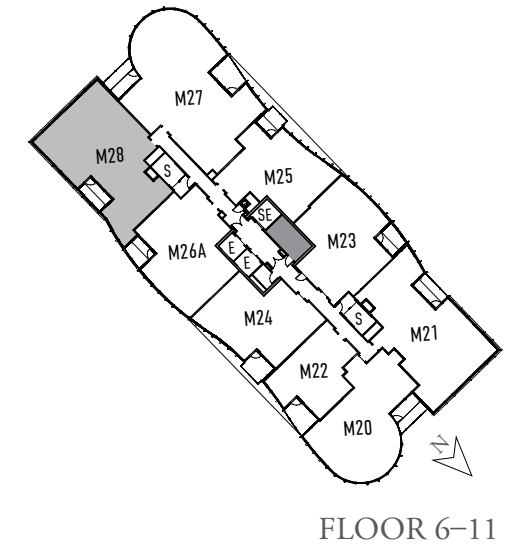

M03

1 Bedroom, 1 Bath
999 Square Feet

SCALE

1/8 in. = 1 ft.

Plans are for illustrative purposes and subject to change without notice.

(703) 348.8522 | themathertyson.com
7929 Westpark Drive, Tysons, VA 22102

SCALE

1/8 in. = 1 ft.

M36

2 Bedroom, 2 Bath
1,329 Square Feet

SCALE

1/8 in. = 1 ft.

Plans are for illustrative purposes and subject to change without notice.

(703) 348.8522 | themathertyson.com
7929 Westpark Drive, Tysons, VA 22102

SCALE
1/8 in. = 1 ft.

M17

2 Bedroom + Den, 2.5 Bath
3,362 Square Feet

SCALE
1/8 in. = 1 ft.