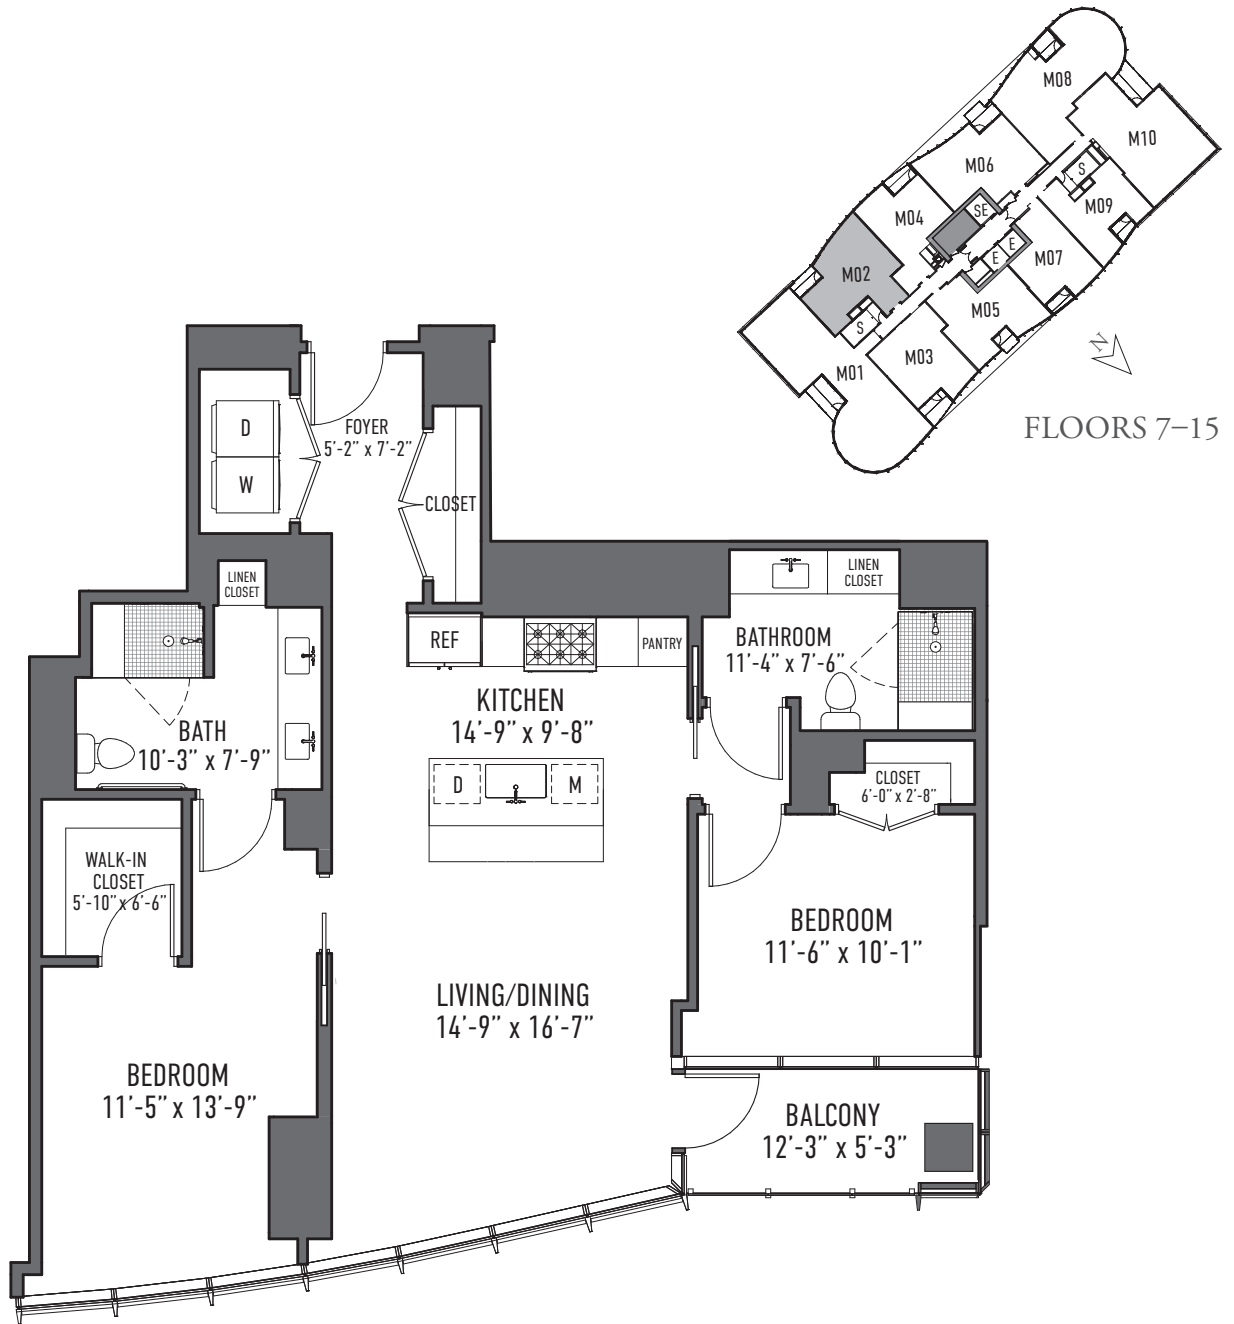

# M02

2 Bedroom, 2 Bath  
1,132 Square Feet

### SCALE

1/8 in. = 1 ft.

Plans are for illustrative purposes and subject to change without notice.

(703) 348.8522 | [themathertyson.com](http://themathertyson.com)  
7929 Westpark Drive, Tysons, VA 22102

SCALE  
1/8 in. = 1 ft.

# M03

1 Bedroom, 1 Bath  
999 Square Feet