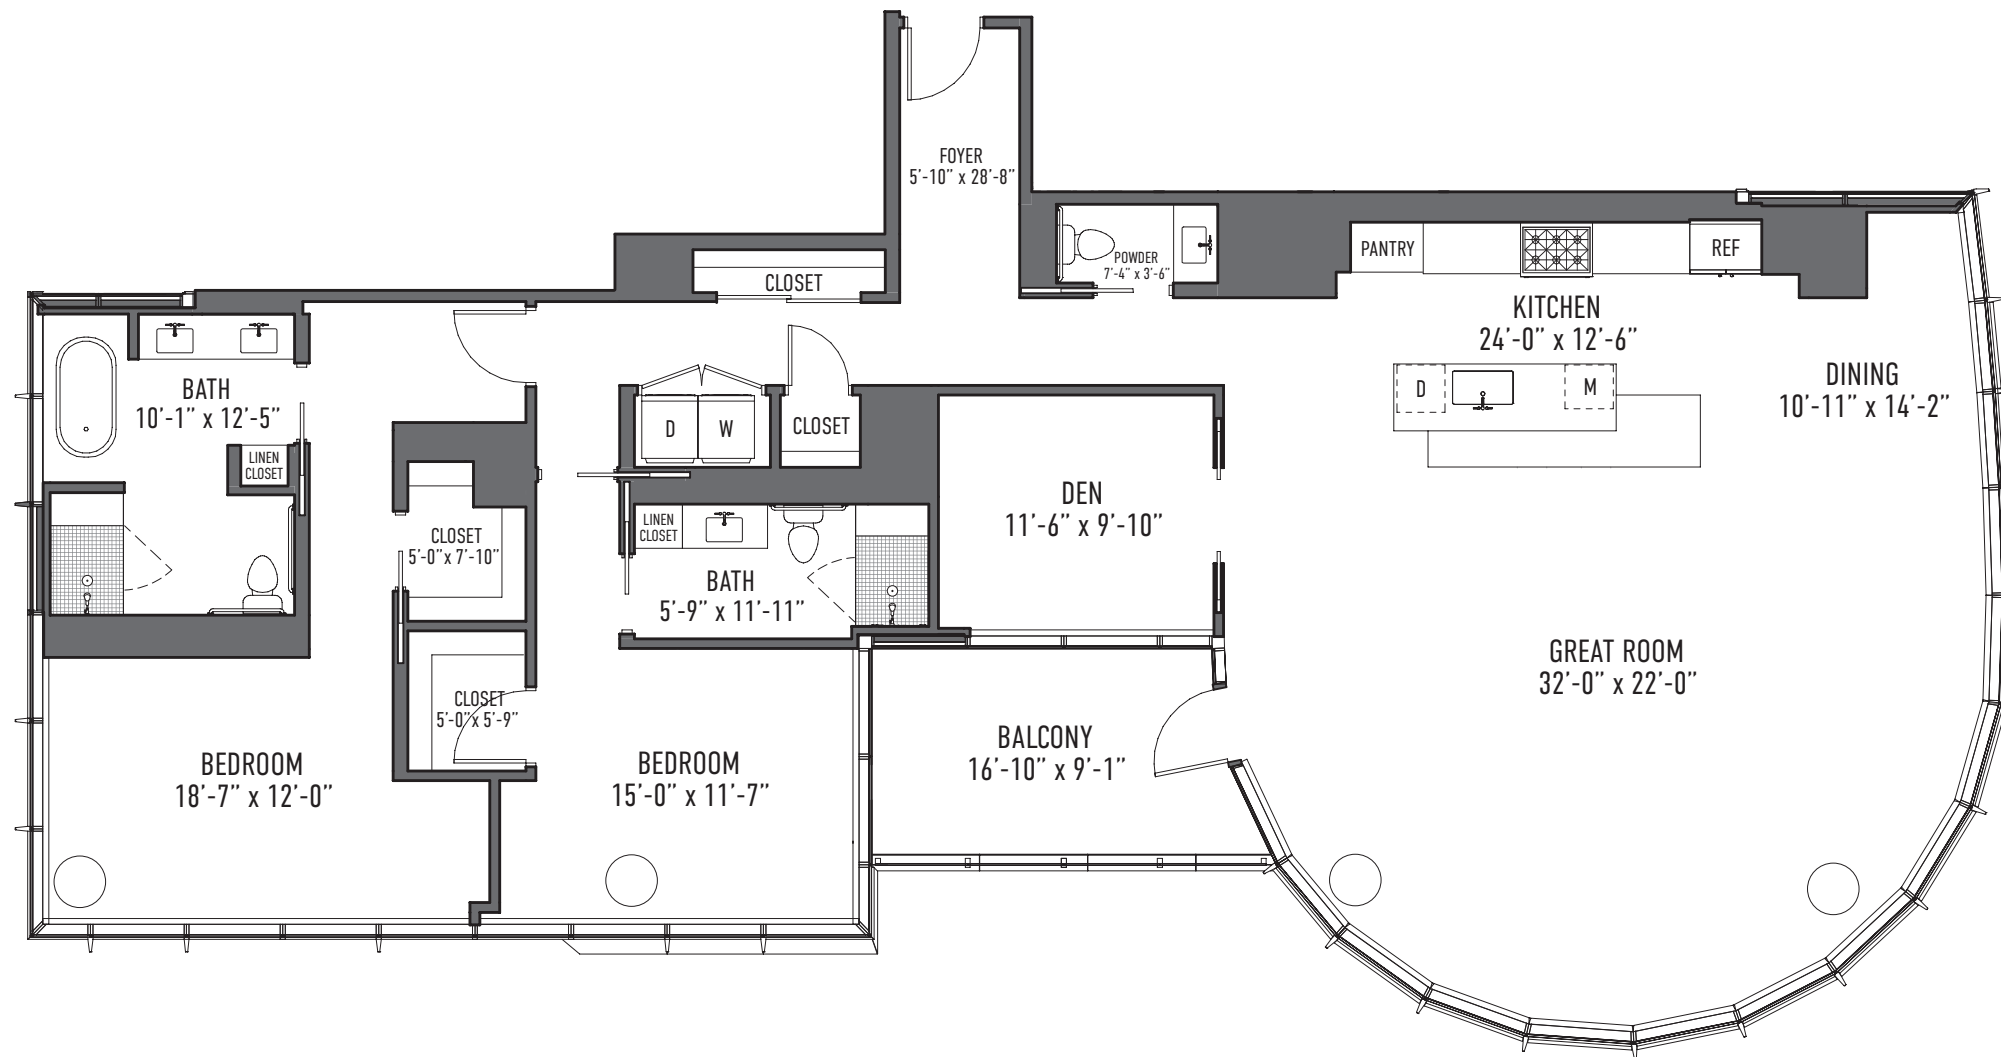

# M02

2 Bedroom, 2 Bath  
1,132 Square Feet

### SCALE

1/8 in. = 1 ft.

Plans are for illustrative purposes and subject to change without notice.

(703) 348.8522 | [themathertyson.com](http://themathertyson.com)  
7929 Westpark Drive, Tysons, VA 22102

# M03

1 Bedroom, 1 Bath  
999 Square Feet

# M05

1 Bedroom + Den, 1.5 Bath  
1,067 Square Feet