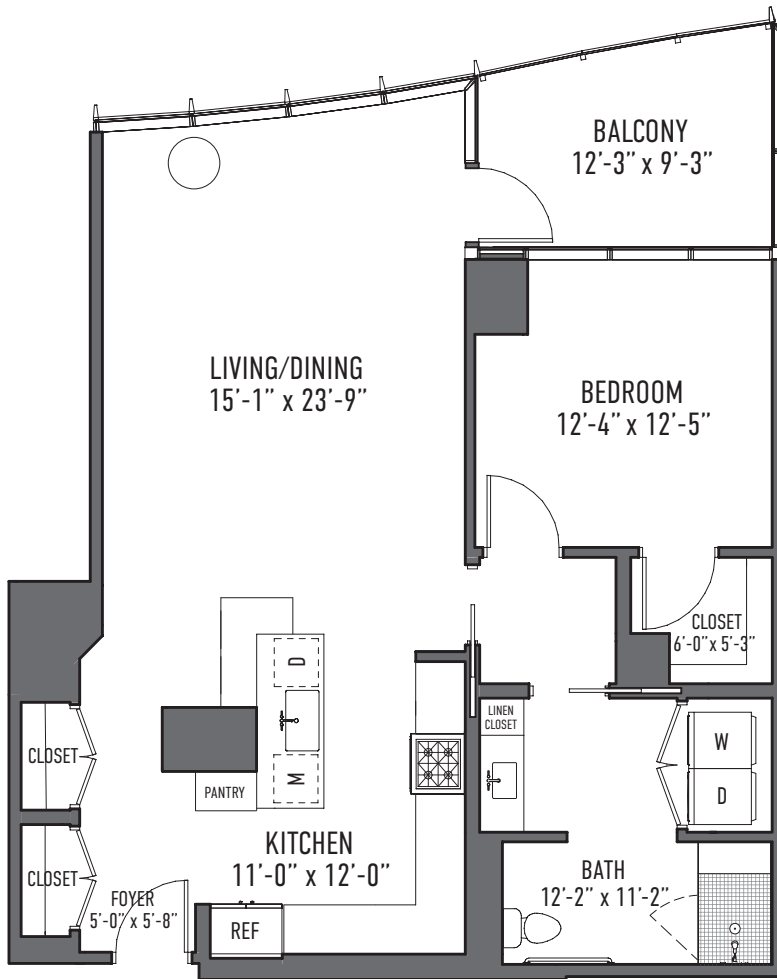

# M02

2 Bedroom, 2 Bath  
1,132 Square Feet

### SCALE

1/8 in. = 1 ft.

Plans are for illustrative purposes and subject to change without notice.

(703) 348.8522 | [themathertyson.com](http://themathertyson.com)  
7929 Westpark Drive, Tysons, VA 22102

SCALE  
1/8 in. = 1 ft.

# M03

1 Bedroom, 1 Bath  
999 Square Feet