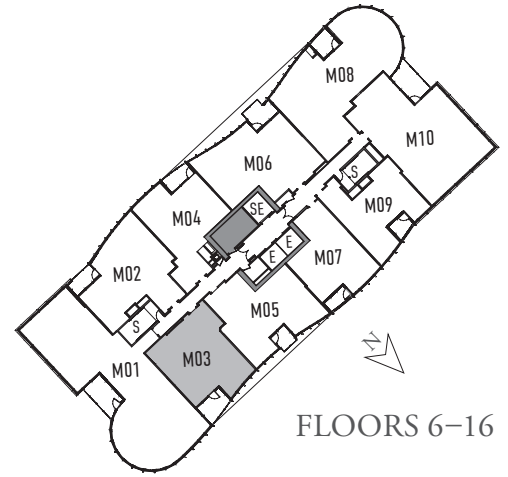

# M02

2 Bedroom, 2 Bath  
1,132 Square Feet

### SCALE

1/8 in. = 1 ft.

Plans are for illustrative purposes and subject to change without notice.

(703) 348.8522 | [themathertyson.com](http://themathertyson.com)  
7929 Westpark Drive, Tysons, VA 22102

SCALE  
1/8 in. = 1 ft.

# M03

1 Bedroom, 1 Bath  
999 Square Feet