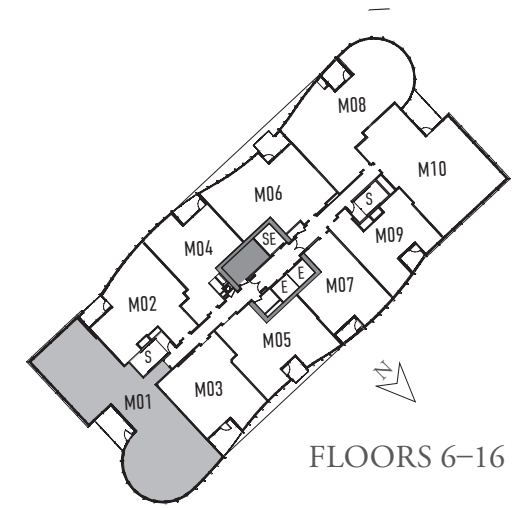

# M02

2 Bedroom, 2 Bath  
1,132 Square Feet

### SCALE

1/8 in. = 1 ft.

Plans are for illustrative purposes and subject to change without notice.

(703) 348.8522 | [themathertyson.com](http://themathertyson.com)  
7929 Westpark Drive, Tysons, VA 22102

SCALE  
1/8 in. = 1 ft.

# M03

1 Bedroom, 1 Bath  
999 Square Feet