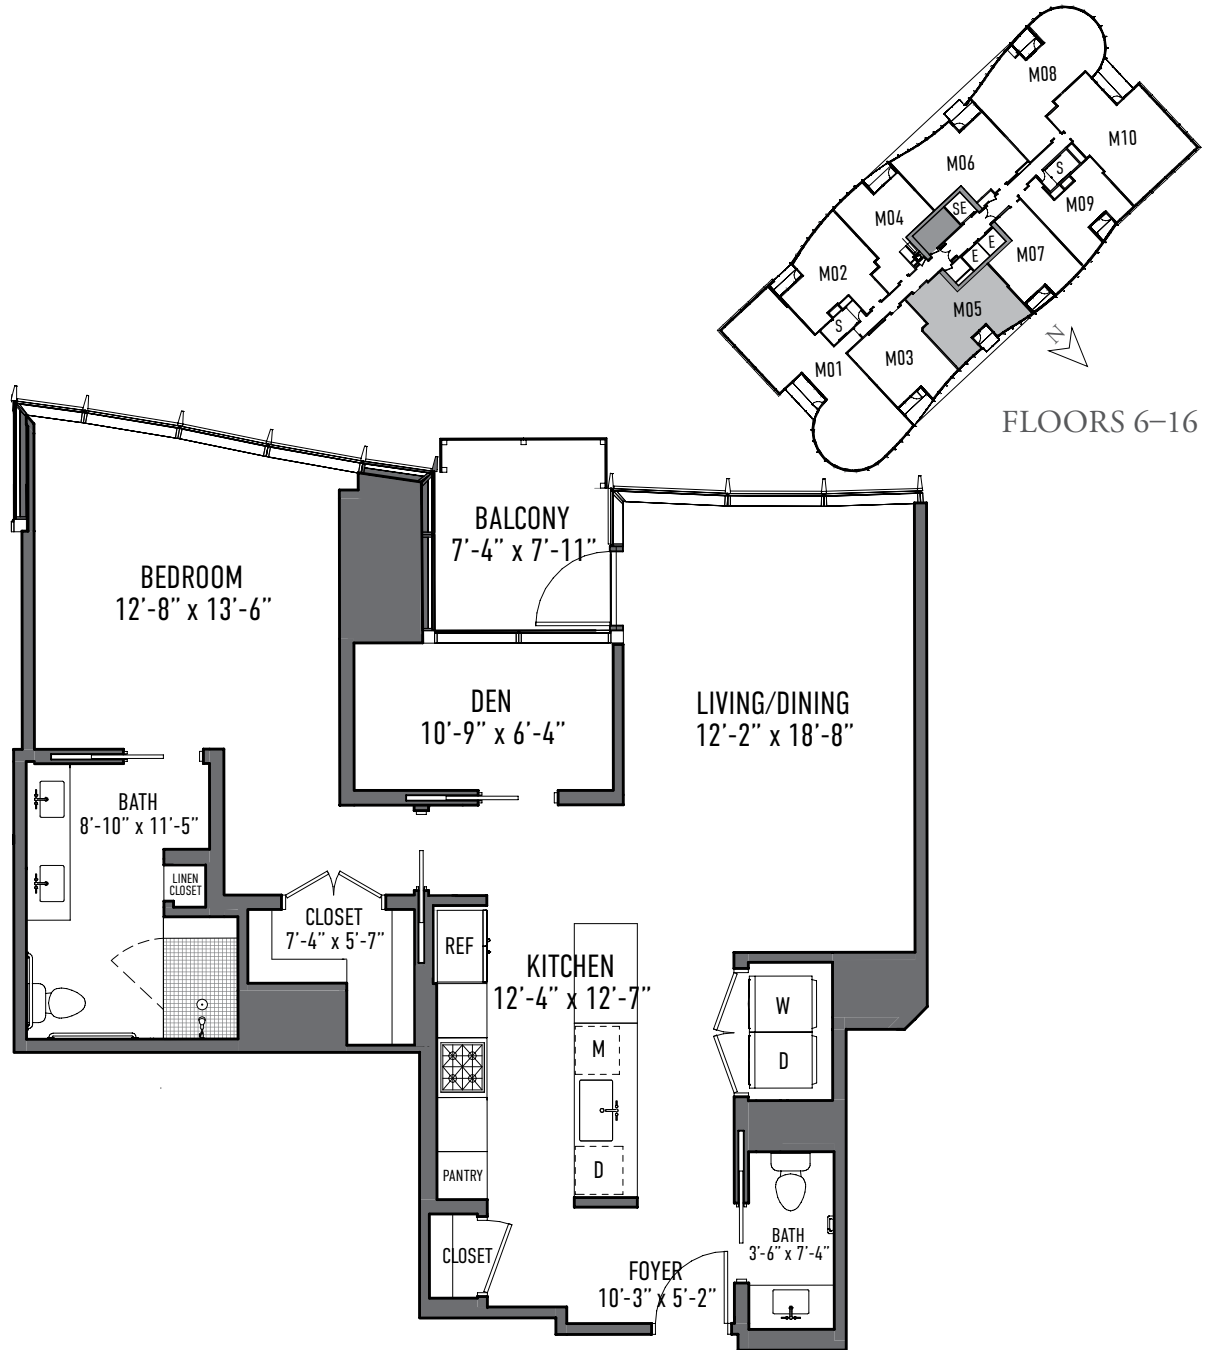

# M03

1 Bedroom, 1 Bath  
999 Square Feet

### SCALE

1/8 in. = 1 ft.

Plans are for illustrative purposes and subject to change without notice.

(703) 348.8522 | [themathertyson.com](http://themathertyson.com)  
7929 Westpark Drive, Tysons, VA 22102

# M05

1 Bedroom + Den, 1.5 Bath  
1,067 Square Feet

### SCALE

1/8 in. = 1 ft.

Plans are for illustrative purposes and subject to change without notice.

(703) 348.8522 | [themathertysons.com](http://themathertysons.com)  
7929 Westpark Drive, Tysons, VA 22102